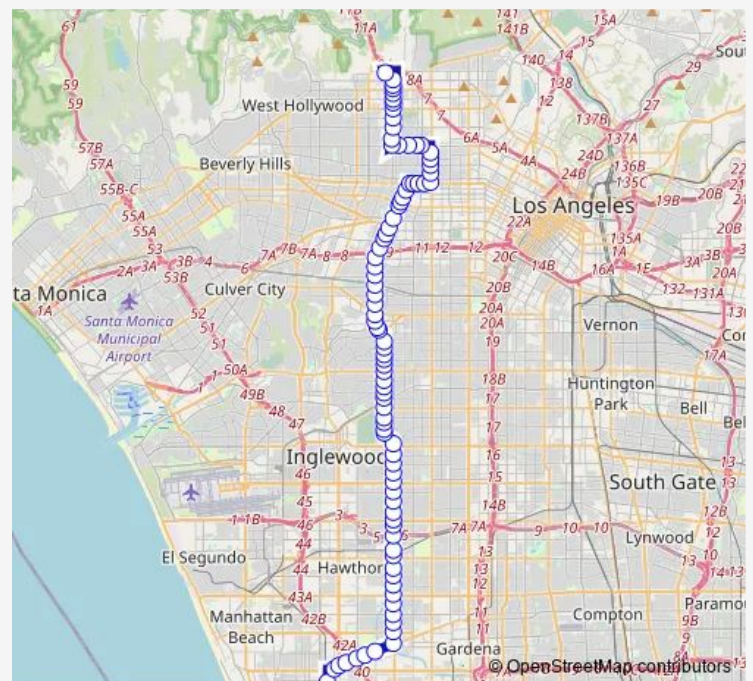

### Route info

Direction: Cahuenga / Yucca Layover

Stops: 88

Trip Duration: 1 hour 47 min

210 — Metro Local Line

Wilshire / Saint Andrews

Wilshire / Wilton

Wilshire / Norton