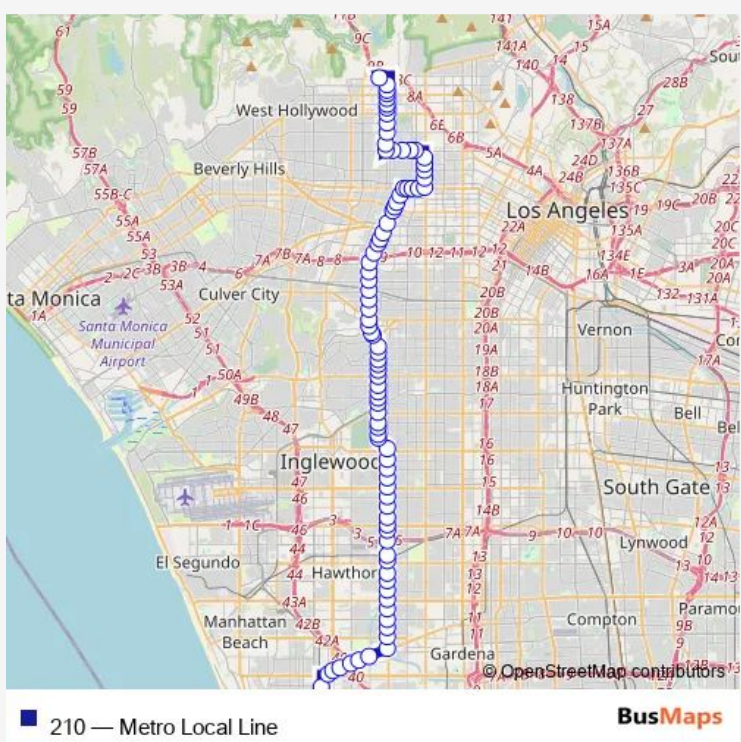

Bus 210 Metro Local Line

[Go to website](#)

Direction
 Cahuenga / Yucca Layover — Redondo Beach Transit Center
 88 stops
[Open route schedule](#)

- Cahuenga / Yucca Layover
- Hollywood / Vine
- Vine / Selma
- Vine / Sunset
- Vine / De Longpre
- Vine / Fountain
- Vine / Lexington
- Vine / Santa Monica
- Vine / Willoughby
- Vine / Melrose
- Rossmore / Rosewood
- Beverly / Larchmont
- Beverly / Windsor
- Beverly / Van Ness
- Beverly / Wilton
- Western / Beverly
- Western / 1st
- Western / 2nd
- Western / 3rd
- Western / 5th
- Wilshire / Western

Route info
 Direction: Cahuenga / Yucca Layover
 Stops: 88
 Trip Duration: 1 hour 19 min

Wilshire / Saint Andrews

Wilshire / Wilton

Wilshire / Norton

Crenshaw / Wilshire

Crenshaw / 8th

Crenshaw / 9th

Crenshaw / Olympic