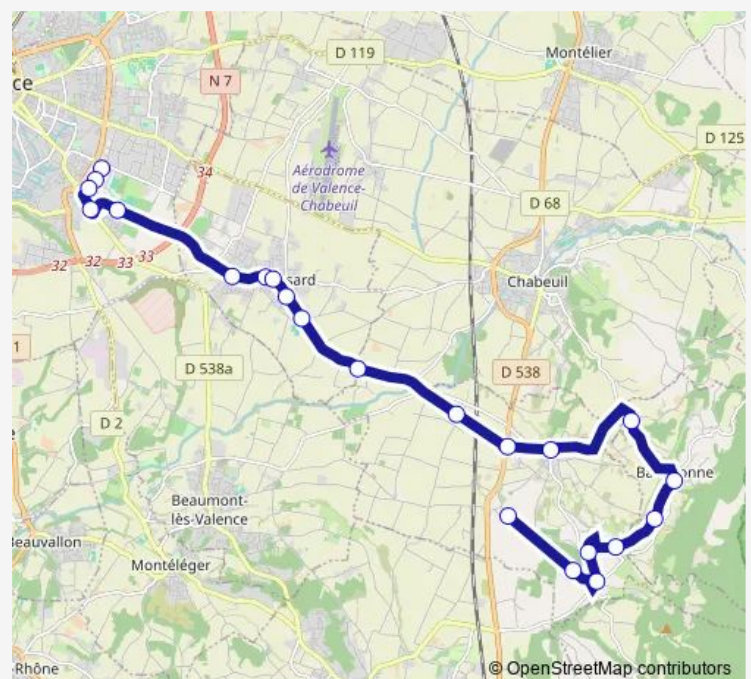

Bus 210 Montvendre - Barcelonne - Valence Pôle Briffaut - 210

[Go to website](#)

Direction

Valence Pole Briffaut Quai E — Dourcines

22 stops

[Open route schedule](#)

Valence Pole Briffaut Quai E

Valence Pole Briffaut Quai A

LES Ferrands

LES Pialoux

Girardes

Route schedule

Valence Pole Briffaut Quai E — Dourcines

Monday 16:20-18:20

Tuesday 16:20-18:20

Wednesday 12:20

Thursday 16:20-18:20

Friday 16:20-18:20

Saturday —

Sunday —

Route info

Direction: Valence Pole Briffaut Quai E

Stops: 22

Trip Duration: 0 hour 33 min

Direction

Dourcines — Valence Pole Briffaut Quai F

22 stops

[Open route schedule](#)

Dourcines

Girardes

LES Pialoux

LES Ferrands