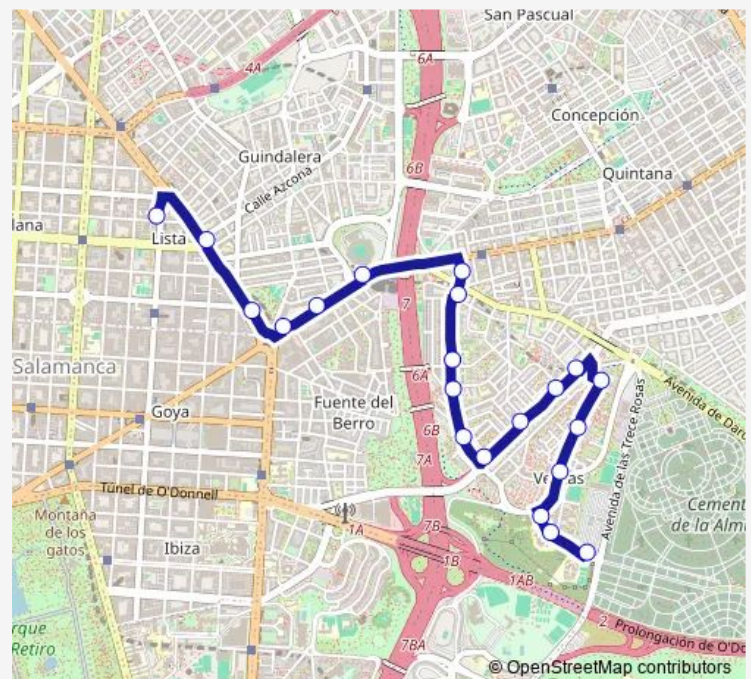

### Route schedule

Diego De León — La Elipa

Monday 06:30-23:30

Tuesday 06:30-23:30

Wednesday 06:30-23:30

Thursday 06:30-23:30

Friday 06:30-23:30

Saturday 06:30-23:30

### Route info

Direction: Diego De León

Stops: 20

Trip Duration: 0 hour 25 min

210 — Diego de Leon - la Elipa

## Direction

La Elipa — Diego De León

21 stops

[Open route schedule](#)

La Elipa

Santa Irene

Blas De Otero - Santa Irene

Blas De Otero - Santa Genoveva

## Route schedule

La Elipa — Diego De León

Monday 06:00-23:00

Tuesday 06:00-23:00

Wednesday 06:00-23:00

Thursday 06:00-23:00

Friday 06:00-23:00

Saturday 06:00-23:00