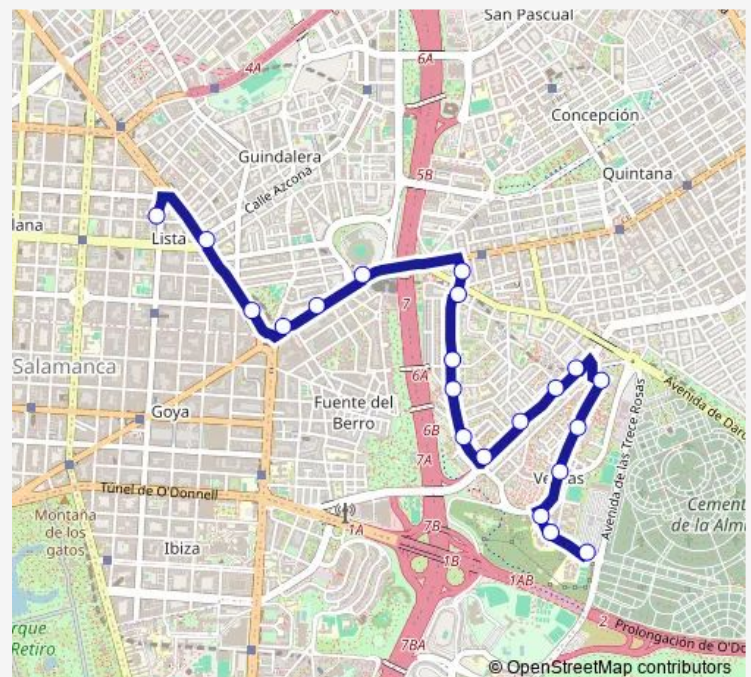

Santa Irene - Trece Rosas

La Elipa

Route schedule

Diego De León — La Elipa

Monday 06:30-23:30

Tuesday 06:30-23:30

Wednesday 06:30-23:30

Thursday 06:30-23:30

Friday 06:30-23:30

Saturday 06:30-23:30

Sunday 07:30-23:30

Route info

Direction: Diego De León

Stops: 20

Trip Duration: 0 hour 27 min

210 — Diego de Leon - la Elipa

BusMaps

Direction

La Elipa — Diego De León

21 stops

[Open route schedule](#)

La Elipa

Santa Irene

Blas De Otero - Santa Irene

Francisco Silvela - Juan Bravo

Diego De León

Route schedule

La Elipa — Diego De León

Monday 06:00-23:00

Tuesday 06:00-23:00

Wednesday 06:00-23:00

Thursday 06:00-23:00