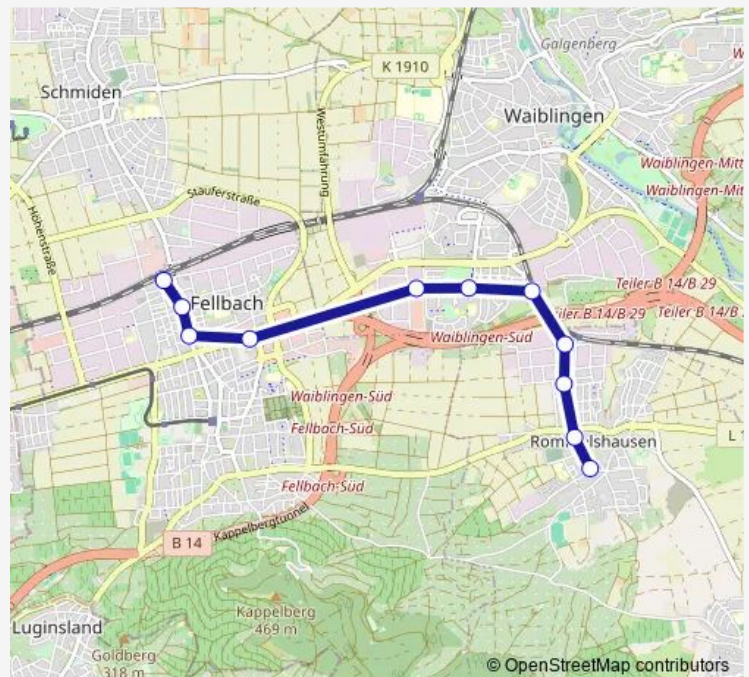

Saturday —

Sunday —

Route info

Direction: Rommelshausen Seestraße

Stops: 13

Trip Duration: 0 hour 23 min

Direction

Fellbach — Rommelshausen Seestraße

11 stops

[Open route schedule](#)

Fellbach

Fellbach Wernerstraße

Fellbach Pauluskirche

Fellbach Rems-Murr-Center

Waiblingen Remspark

Waiblingen Danziger Platz

Stops: 11

Trip Duration: 0 hour 16 min

Direction

Rommelshausen Seestraße — Fellbach

14 stops

[Open route schedule](#)

Rommelshausen Seestraße

Rommelshausen Schafstr.

Wednesday 06:20-20:20

Thursday 06:20-20:20

Friday 06:20-20:20

Saturday —

Sunday —

Route info

Direction: Rommelshausen Seestraße

Stops: 14