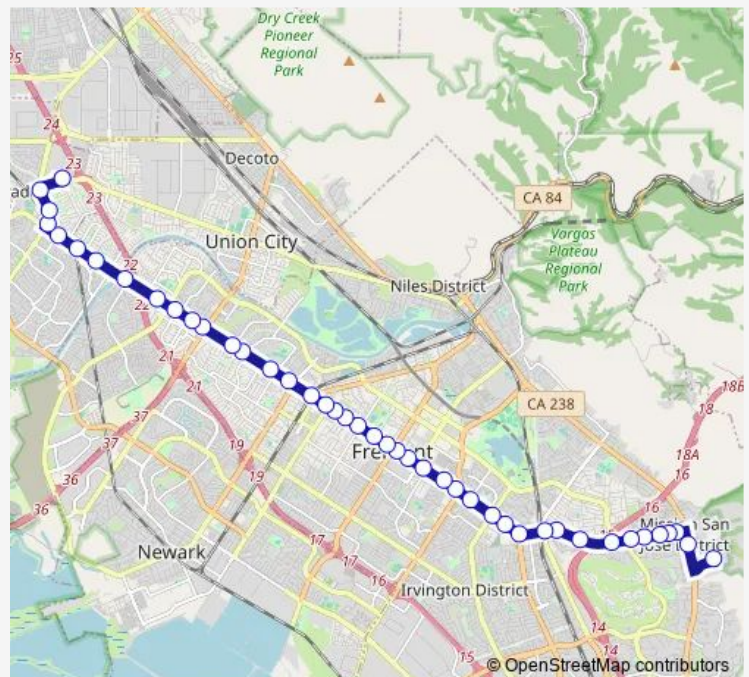

38932 Fremont Blvd (Near Mowry Av)

Route schedule

Ohlone College-Key C — Union Landing Transit Center

Monday 05:30-22:30

Tuesday 05:30-22:30

Wednesday 05:30-22:30

Thursday 05:30-22:30

Friday 05:30-22:30

Saturday 07:00-20:00

Sunday 07:00-20:00

Route info

Direction: Ohlone College-Key C

Stops: 43

Trip Duration: 0 hour 37 min

210 — Fremont Blvd. - Mission San Jose

Fremont Blvd & Country Dr

Fremont Blvd & Eggers Dr

Fremont Blvd & Village Ter

Fremont Blvd & Centerville Jr High School

Fremont Blvd:Central Av

Fremont Blvd & Peralta Ct

Fremont Blvd & Thornton Av

Fremont Blvd & Alder Av (American Sr High School)

Wednesday 05:00-21:30

Thursday 05:00-21:30

Friday 05:00-21:30

Saturday 07:00-19:00

Sunday 07:00-19:00

Route info

Direction: Union Landing Transit Center

Stops: 44