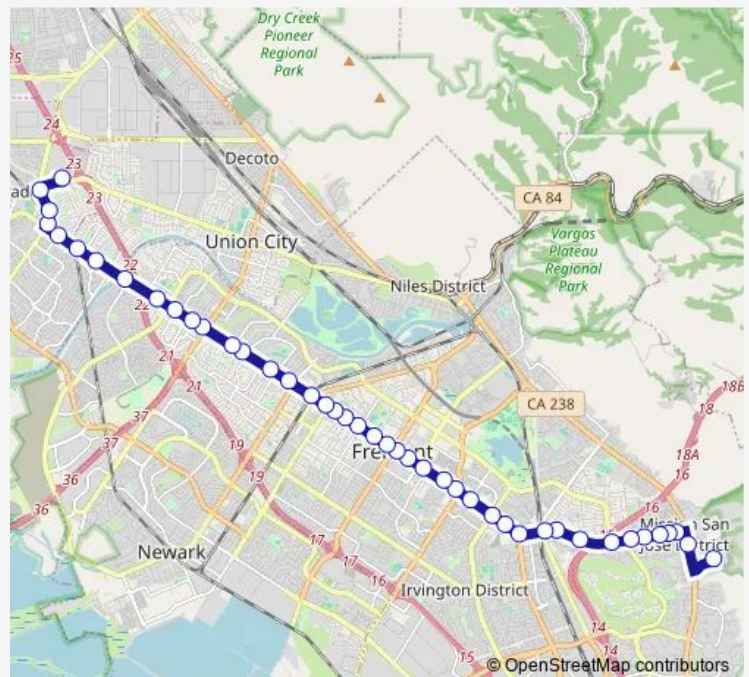

Fremont Blvd & Central Av

Fremont Blvd & Norris Rd

Route schedule

Union Landing Transit Center — Ohlone College-Key C

Monday 05:00-21:30

Tuesday 05:00-21:30

Wednesday 05:00-21:30

Thursday 05:00-21:30

Friday 05:00-21:30

Saturday 07:00-19:00

Sunday 07:00-19:00

Route info

Direction: Union Landing Transit Center

Stops: 44

Trip Duration: 0 hour 47 min

210 — Fremont Blvd. - Mission San Jose

Fremont Blvd & Eggers Dr

Fremont Blvd & London Com

Fremont Blvd & Mowry Av

Fremont Blvd & Beacon Av

Fremont Blvd & Sundale Dr

Fremont Blvd & Bidwell Dr

Fremont Blvd & Stevenson Blvd

Fremont Blvd & Grimmer Blvd

Wednesday 05:30-22:30

Thursday 05:30-22:30

Friday 05:30-22:30

Saturday 07:00-20:00

Sunday 07:00-20:00

Route info

Direction: Ohlone College-Key C

Stops: 43