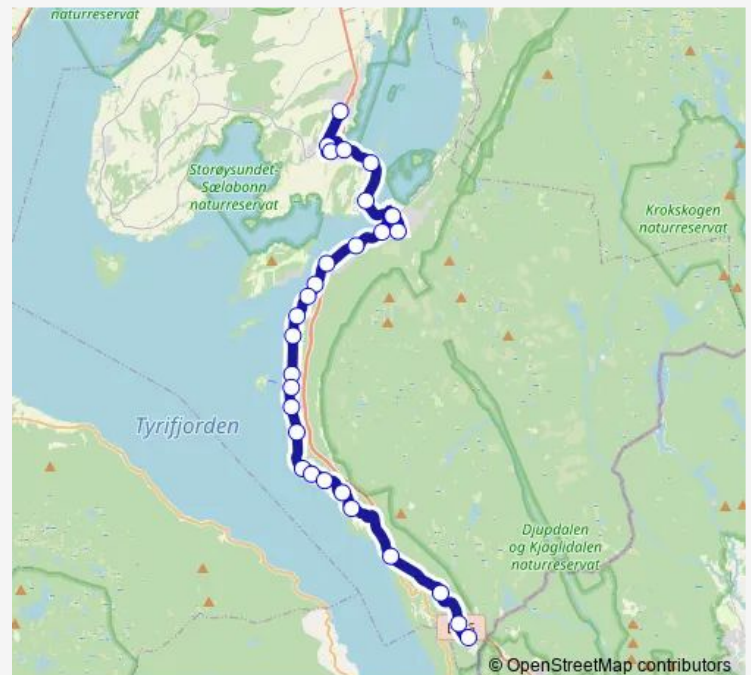

Ringerike sykehus E16

Dalsbråten

Eikli

Storgata

Hønefoss sentrum

### Route schedule

Vik skole — Hønefoss sentrum

Monday 07:50

Tuesday 07:50

Wednesday 07:50

Thursday 07:50

Friday 07:50

Saturday —

### Route info

Direction: Vik skole

Stops: 17

Trip Duration: 0 hour 17 min

■ 210 — Hønefoss-Utstranda-Sollihøgda

BusMaps