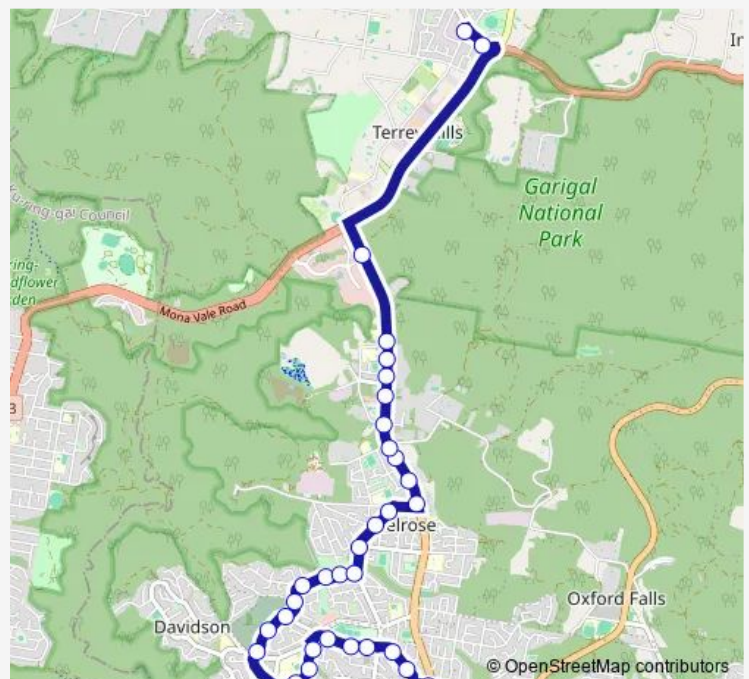

School Bus 210 The Forest HS to Myroo Rd after Booralie Rd via Davidson Hs

[Go to website](#)

Direction

The Forest High School, Frenchs Forest Rd, Stand A — Myoora Rd At Booralie Rd

33 stops

[Open route schedule](#)

Haigh Av Before Wanniti Rd

Haigh Av At Camira Cl

Haigh Av At Elm Av

Haigh Av At Pringle Av

Pringle Av Opp Hews Pde

Pringle Av At Windrush Av

Route schedule

The Forest High School, Frenchs Forest Rd, Stand A — Myoora Rd At Booralie Rd

Monday	15:05
Tuesday	15:05
Wednesday	15:05
Thursday	15:05
Friday	15:05
Saturday	—
Sunday	—

Route info

Direction: The Forest High School, Frenchs Forest Rd, Stand A

Stops: 33

Trip Duration: 0 hour 28 min

Ralston Av Shops, Pringle Av