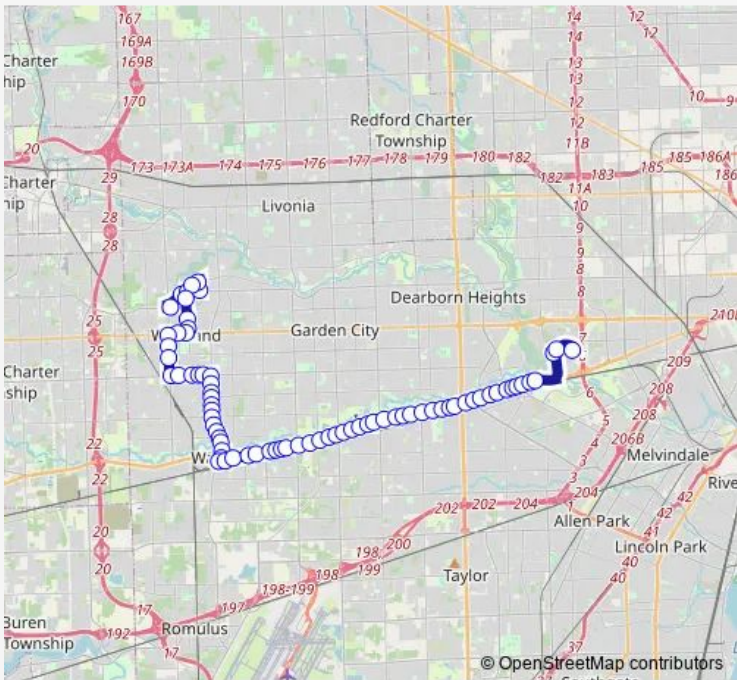

# Bus 210 Michigan Local

[Go to website](#)

**Direction**  
 Westland Meijer — Fairlane Center  
 73 stops  
[Open route schedule](#)

- Westland Meijer
- Warren + Famous Daves
- Warren RD @ Central City Pkwy
- Nankin Blvd + Warren
- Central City + Nankin Blvd
- Central City + Woodview
- Central City Pkwy & Strip Mall
- Central City Pkwy & Library
- Central City PKY & Ford Nw
- Ford RD & Central City Pky
- Ford RD & Dowling
- Newburgh & Ford Rd
- Newburgh & Willow Lane
- Newburgh & Barkridge Cir
- Cherry Hill + Newburgh Rd
- Cherry Hill + Fischer Dr
- Cherry Hill + Carlson
- Cherry Hill + Walton
- Cherry Hill + Karle
- Wayne + Cherry Hill
- Wayne + Canyon

Route schedule  
 Westland Meijer — Fairlane Center

Monday	04:52-22:50
Tuesday	04:52-22:50
Wednesday	04:52-22:50
Thursday	04:52-22:50
Friday	04:52-22:50
Saturday	05:21-21:21
Sunday	05:25-21:24

Route info  
 Direction: Westland Meijer  
 Stops: 73  
 Trip Duration: 0 hour 48 min

210 — Michigan Local **BusMaps**

Wayne RD + Avondale

Wayne RD + Avondale

Wayne RD + Hazelwood

Wayne RD + Melton

Wayne RD + Palmer

Wayne RD + June

Wayne + Farragut

## Direction

Fairlane Center — Westland Meijer

73 stops

[Open route schedule](#)

Fairlane Center

Wildbranch DR + Southfield

Michigan + Dearborn Transit Center Wb

Michigan + Brady