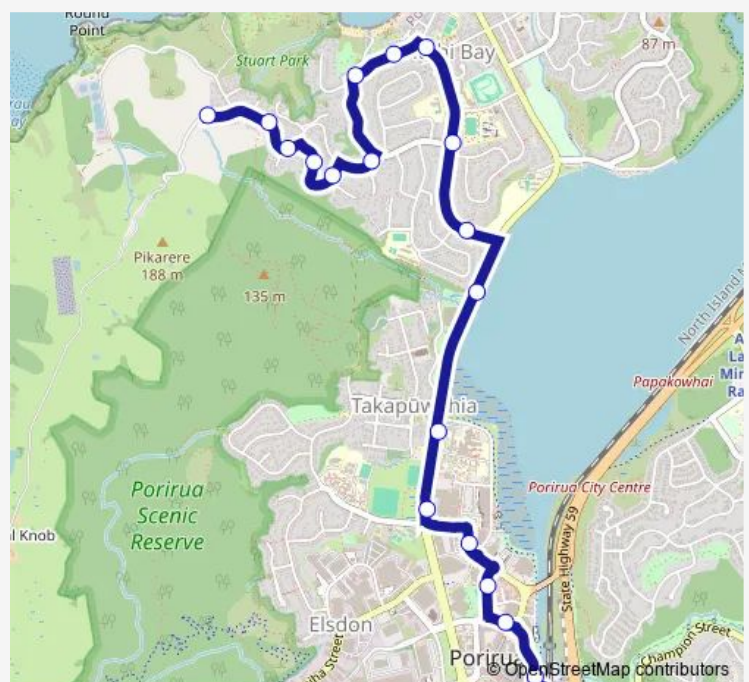

Titahi Bay Road opposite Whanga Crescent Walkway

Whitireia Polytechnic - Titahi Bay Road

Titahi Bay Road at Semple Street

Porirua - Parumoana Street

Norrie Street opposite Te Rauparaha Park

Lytelton Avenue - at Parumoana Street

Lytelton Avenue (opposite New World)

Porirua Station - Stop C

### Route schedule

Titahi Bay - Pikarere Street (near 132) — Porirua Station - Stop C

Monday 06:15-20:14

Tuesday 06:15-20:14

Wednesday 06:15-20:14

Thursday 06:15-20:14

Friday 06:15-20:14

Saturday 06:14-19:14

### Route info

Direction: Titahi Bay - Pikarere Street (near 132)

Stops: 19

Trip Duration: 0 hour 18 min

210 — Titahi Bay - Porirua