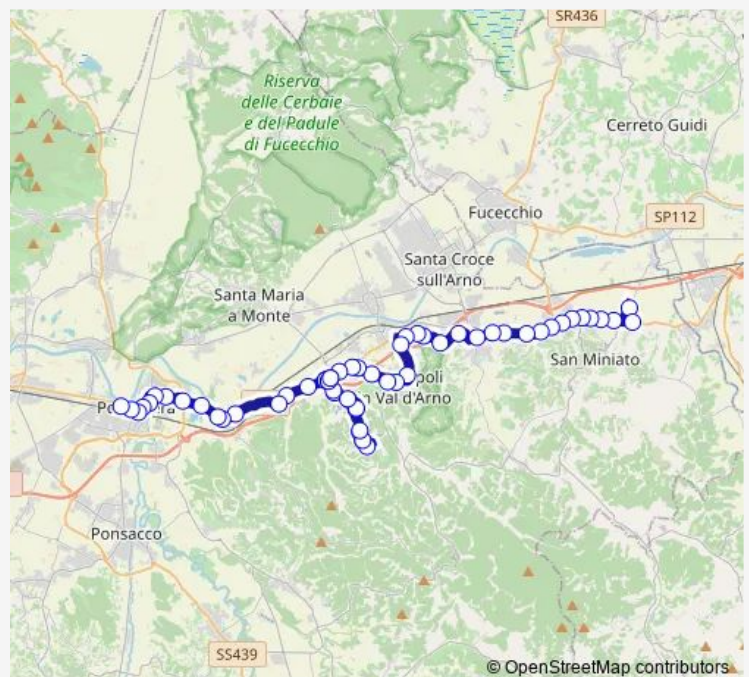

### Route schedule

S.Romano — Pontedera Stadio -A-

Monday 07:06

Tuesday 07:06

Wednesday 07:06

Thursday 07:06

Friday 07:06

Saturday 07:06

### Route info

Direction: S.Romano

Stops: 18

Trip Duration: 0 hour 19 min