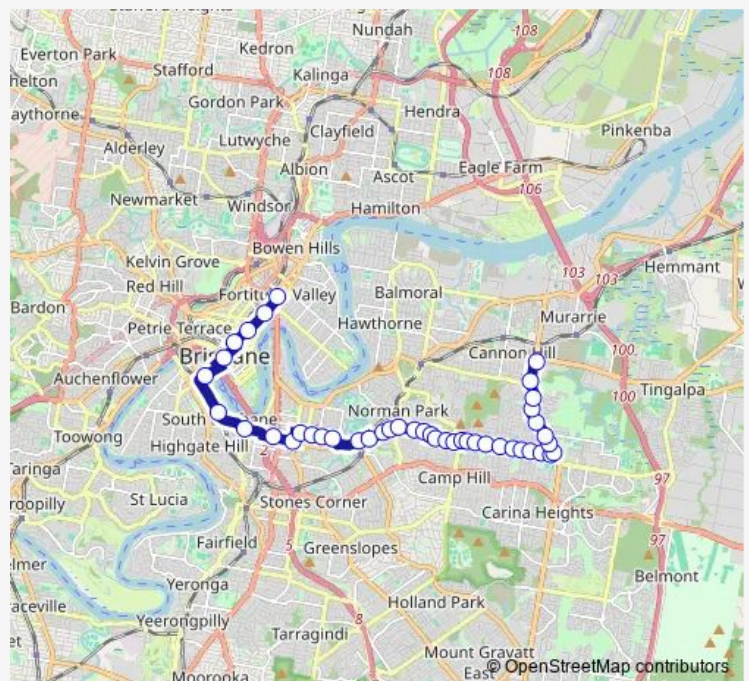

Bus 210 Cannon Hill - City/Valley

[Go to website](#)

Direction
 Ballow Street Stop 206 near Ann St — Cannon Hill Shopping Centre
 43 stops
[Open route schedule](#)

- Ballow Street Stop 206 near Ann St
- Ann Street Stop 219 at All Hallows
- Ann Street Stop 6
- Ann Street Stop 8
- Adelaide Street Stop 45 near City Hall
- Cultural Centre station, platform 2
- South Bank busway station, platform 2
- Mater Hill station, platform 2
- Woolloongabba station, platform 2
- Stanley St at East Brisbane School, stop 10
- Vulture St at Kennedy Street, stop 11
- Vulture St at Rosslyn Street, stop 12/15
- Vulture St at Withington Street, stop 16
- Vulture St at Didsbury Street, stop 17
- Stanley St E at Coorparoo Secondary College
- Thomas St near Milsom St, stop 21
- Milsom St at Bottomley Park, stop 22/23
- Milsom St near Adina St, stop 24
- Mcilwraith Ave near Bennetts Rd, stop 26
- Mcilwraith Ave at Katherine Street, stop 28
- Mcilwraith Ave at Hume Street, stop 29

Route schedule

Ballow Street Stop 206 near Ann St — Cannon Hill Shopping Centre

Monday	07:20-23:05
Tuesday	07:20-23:05
Wednesday	07:20-23:05
Thursday	07:20-23:05
Friday	07:20-23:05
Saturday	07:41-20:40
Sunday	09:09-17:09

Route info

Direction: Ballow Street Stop 206 near Ann St

Stops: 43

Trip Duration: 0 hour 45 min

210 — Cannon Hill - City/Valley

Joseph St near Mcilwraith Ave, stop 30

Perth St at St Thomas Primary, stop 31

Perth St at Perth Street Park, stop 33

Perth St near Wiles St, stop 34/35

Stanley Rd at Viminal Hill Crescent, stop 35a

Stanley Rd at Tranters Avenue, stop 36

Stanley Rd at Arrol Street, stop 37

Stanley Rd at Garth Webb Park, stop 38

Stanley Rd at Lunga Street, stop 39/40