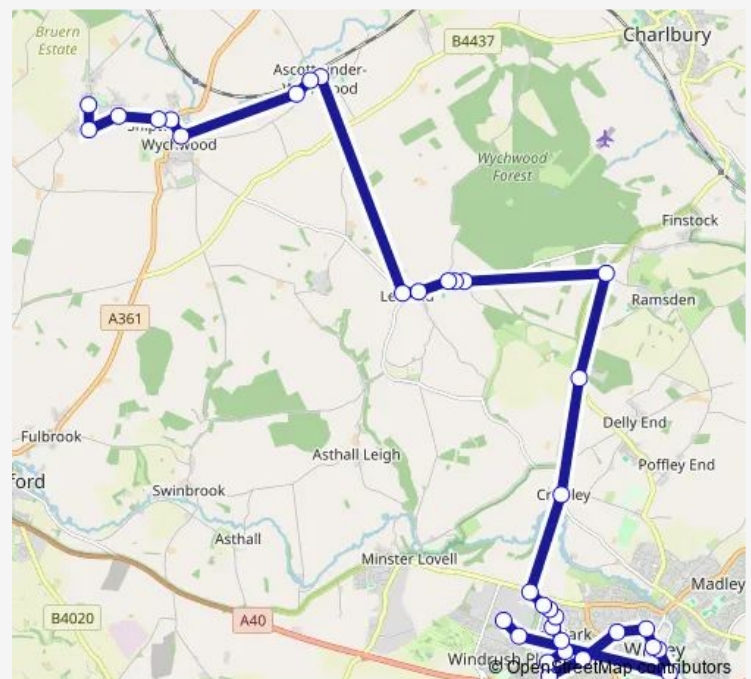

Thursday 08:00-12:50

Friday 08:00-12:50

Saturday —

Sunday —

Route info

Direction: The Hare

Stops: 34

Trip Duration: 1 hour 7 min

210 — Witney - The Wychwoods

Farmington Drive

Bourton Close

Donnington Close

Thorney Leys

Church View Road

Moorland Road

Marriotts Walk

Market Square

Sainsburys

De Havilland Way

Network Point

De Havilland Way

Fernleigh

Direction

The Hare — Market Square

Route info

Direction: The Hare

Stops: 5

Trip Duration: 0 hour 46 min

Direction

Market Square — The Hare

10 stops

[Open route schedule](#)