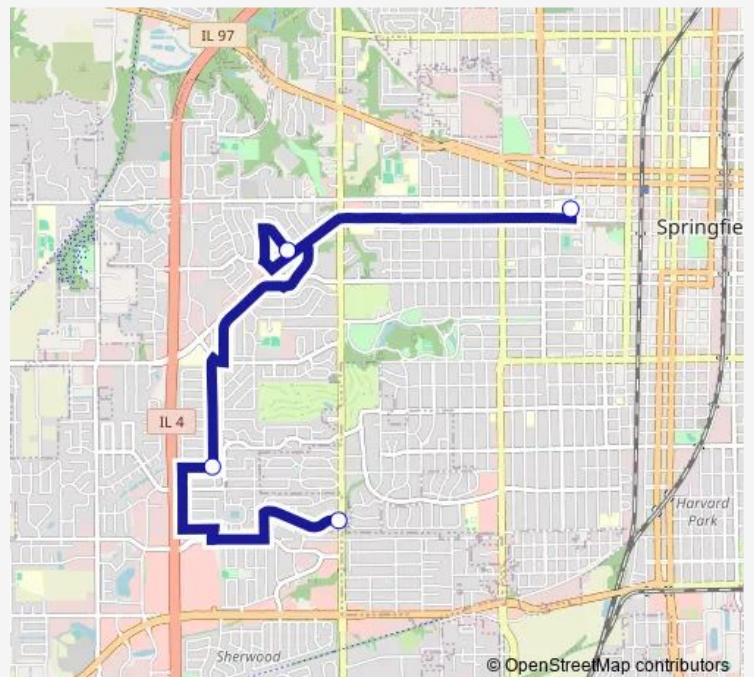

Bus 210 Country Club

[Go to website](#)

Direction

Lewis & Adams — Brentwood & Chatham

4 stops

[Open route schedule](#)

Lewis & Adams

Cranmer & Whitefield

Golf & Cherry

Brentwood & Chatham

Route schedule

Lewis & Adams — Brentwood & Chatham

Monday	15:10
Tuesday	15:10
Wednesday	14:10
Thursday	15:10
Friday	15:10
Saturday	—
Sunday	—

Route info

Direction: Lewis & Adams

Stops: 4

Trip Duration: 0 hour 42 min

210 Bus time schedules and route maps are available in an offline PDF at busmaps.com. Use the busmaps.com website to see live bus times, train schedule or subway schedule, and step-by-step directions for all public transit in Springfield