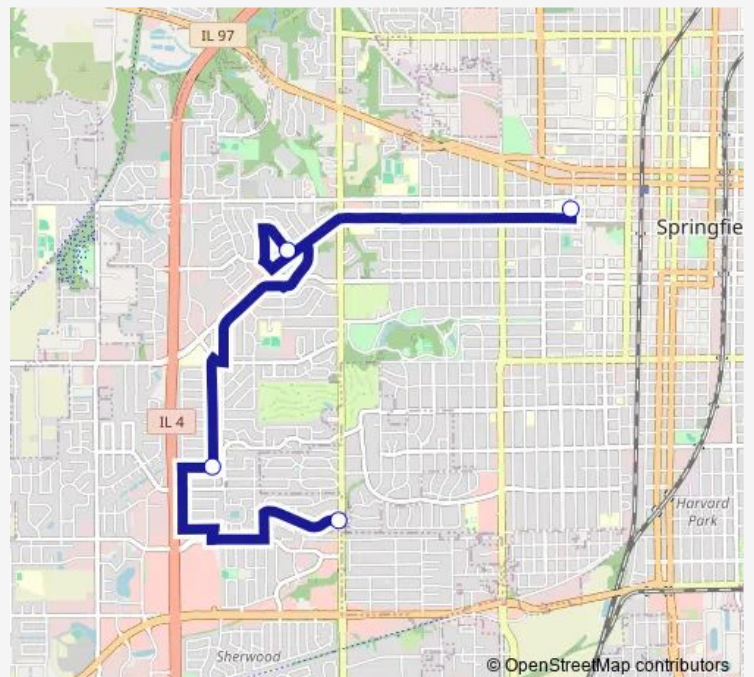

### Direction

Lewis & Adams — Brentwood & Chatham

4 stops

[Open route schedule](#)

Lewis & Adams

Cranmer & Whitefield

Golf & Cherry

Brentwood & Chatham

### Route schedule

Lewis & Adams — Brentwood & Chatham

Monday	15:10
Tuesday	15:10
Wednesday	14:10
Thursday	15:10
Friday	15:10
Saturday	—
Sunday	—

### Route info

Direction: Lewis & Adams

Stops: 4

Trip Duration: 0 hour 42 min

210 Bus time schedules and route maps are available in an offline PDF at [busmaps.com](https://busmaps.com). Use the [busmaps.com](https://busmaps.com) website to see live bus times, train schedule or subway schedule, and step-by-step directions for all public transit in Springfield