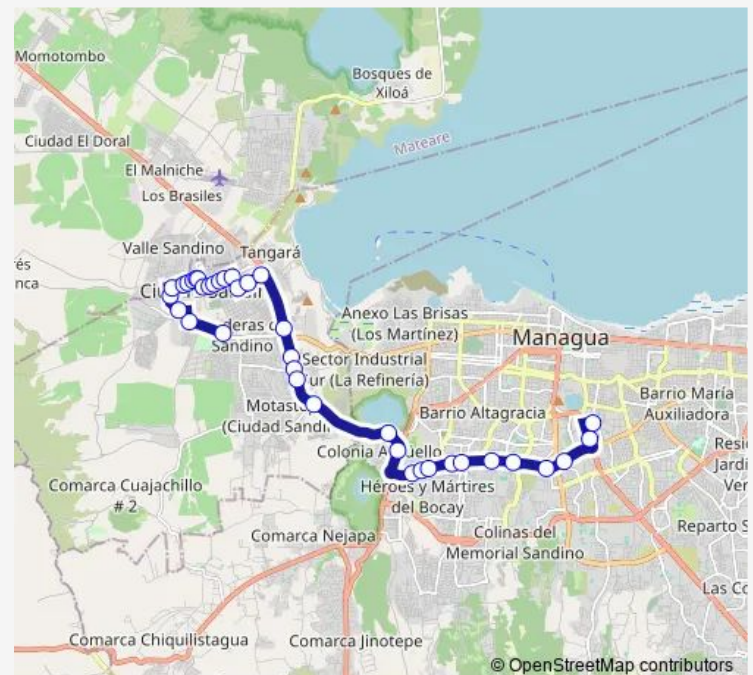

### Direction

Villa Nueva — Serrano

37 stops

[Open route schedule](#)

Villa Nueva

Santa Eduviges

Pulpería Romero

Centro Comercial Francisco

### Route schedule

Villa Nueva — Serrano

Monday 06:00-20:45

Tuesday 06:00-20:45

Wednesday 06:00-20:45

Thursday 06:00-20:45

Friday 06:00-20:45

Saturday 06:00-20:15

### Route info

Direction: Villa Nueva

Stops: 37

Trip Duration: 1 hour 15 min

210 — Ruta 210

Diinsa

Satélite de Asososca

KM 9

## Route schedule

Serrano — Villa Nueva

Monday 06:00-20:45

Tuesday 06:00-20:45

Wednesday 06:00-20:45

Thursday 06:00-20:45

Friday 06:00-20:45

Saturday 06:00-20:15