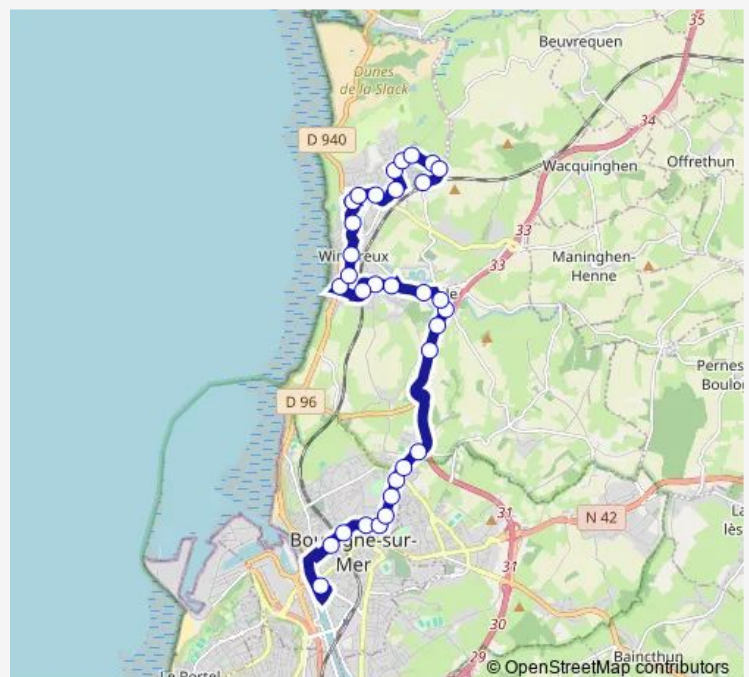

### Route schedule

Station Liane - Quai 11 — Saint Saëns

Monday 17:04-18:05

Tuesday 17:04-18:05

Wednesday 12:05

Thursday 17:04-18:05

Friday 17:04-18:05

Saturday 12:05

### Route info

Direction: Station Liane - Quai 11

Stops: 32

Trip Duration: 0 hour 49 min

Stade

Bon Air

Nungesser et Coli

Courgain

## Direction

Saint Saëns — Station Liane - Quai 11

33 stops

[Open route schedule](#)

Saint Saëns

Baston

Debussy

Gounod

## Route info

Direction: Saint Saëns

Stops: 33

Trip Duration: 0 hour 52 min

Saint Joseph

Jardins de l'Empereur

Rte de Calais

Tivoli