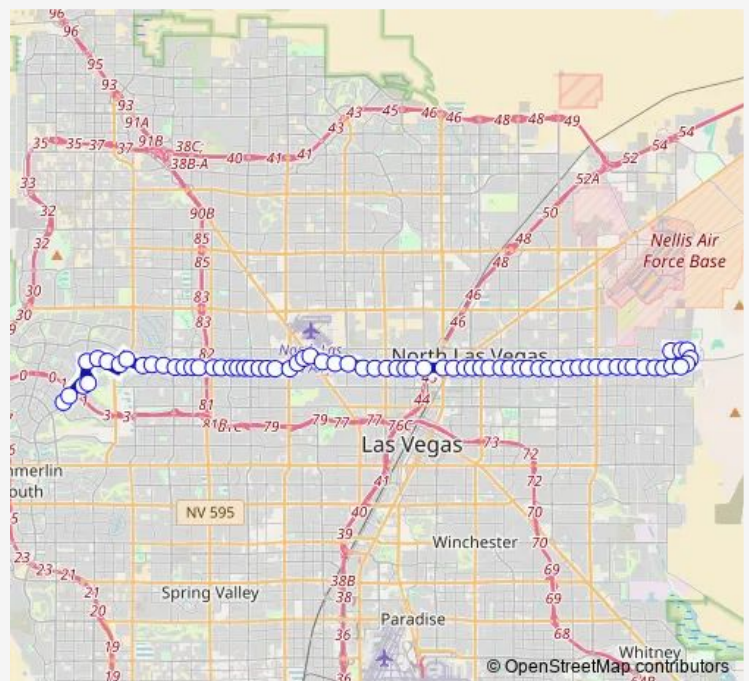

## Bus 210 Lake Mead Blvd.

[Go to website](#)

**Direction**  
 WB Lake Mead after Radwick — NB Rampart after Lake Mead

58 stops

[Open route schedule](#)

- WB Lake Mead after Radwick
- WB Lake Mead after Hollywood
- WB Lake Mead before Shatz
- WB Lake Mead before Mt Hood
- WB Lake Mead after Glacier
- WB Lake Mead after Sloan
- WB Lake Mead after Linn
- WB Lake Mead after Christy
- WB Lake Mead after Betty
- WB Lake Mead after Nellis
- WB Lake Mead after Lamont
- WB Lake Mead after Marion
- WB Lake Mead after Dolly
- WB Lake Mead after Lamb
- WB Lake Mead after Lincoln
- WB Lake Mead after Walnut
- WB Lake Mead after Sandy
- WB Lake Mead after Pecos
- WB Lake Mead before Brand
- WB Lake Mead before Belmont
- WB Lake Mead after Mccarran

### Route schedule

WB Lake Mead after Radwick — NB Rampart after Lake Mead

Monday	17:19-22:17
Tuesday	17:19-22:17
Wednesday	17:19-22:17
Thursday	17:19-22:17
Friday	17:19-22:17
Saturday	17:27-22:17
Sunday	22:17

### Route info

Direction: WB Lake Mead after Radwick

Stops: 58

Trip Duration: 0 hour 55 min

210 — Lake Mead Blvd.

WB Lake Mead after Civic Center

WB Lake Mead after Mcdaniel

WB Lake Mead after Bruce

WB Lake Mead after Las Vegas

WB Lake Mead after 5th

WB Lake Mead after Bangle

WB Lake Mead after Englestad

WB Lake Mead after Revere

WB Lake Mead after Concord

WB Lake Mead after Martin L King

WB Lake Mead after Comstock