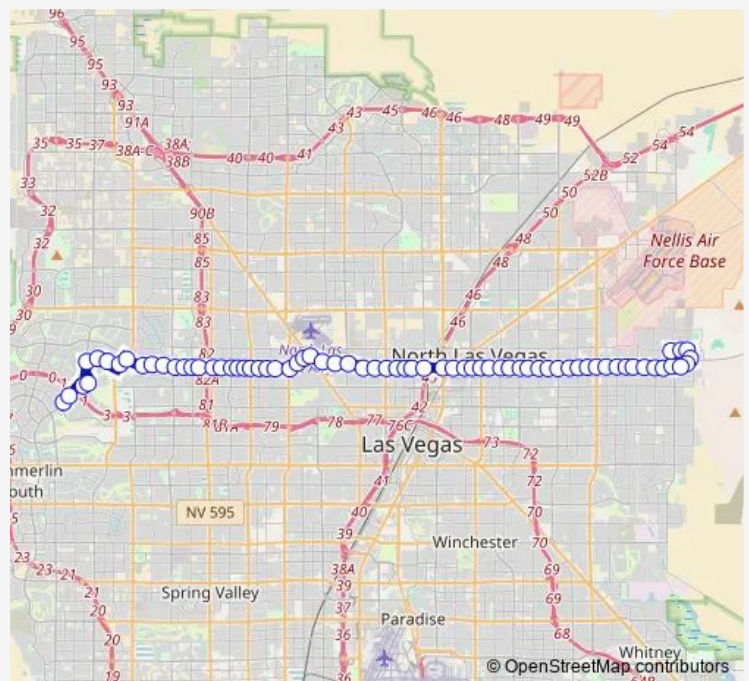

Bus 210 Lake Mead Blvd.

[Go to website](#)

Direction
 WB Lake Mead after Radwick — NB Rampart after Lake Mead
 58 stops
[Open route schedule](#)

- WB Lake Mead after Radwick
- WB Lake Mead after Hollywood
- WB Lake Mead before Shatz
- WB Lake Mead before Mt Hood
- WB Lake Mead after Glacier
- WB Lake Mead after Sloan
- WB Lake Mead after Linn
- WB Lake Mead after Christy
- WB Lake Mead after Betty
- WB Lake Mead after Nellis
- WB Lake Mead after Lamont
- WB Lake Mead after Marion
- WB Lake Mead after Dolly
- WB Lake Mead after Lamb
- WB Lake Mead after Lincoln
- WB Lake Mead after Walnut
- WB Lake Mead after Sandy
- WB Lake Mead after Pecos
- WB Lake Mead before Brand
- WB Lake Mead before Belmont
- WB Lake Mead after Mccarran

Route schedule

WB Lake Mead after Radwick — NB Rampart after Lake Mead

Monday	17:19-22:17
Tuesday	17:19-22:17
Wednesday	17:19-22:17
Thursday	17:19-22:17
Friday	17:19-22:17
Saturday	17:27-22:17
Sunday	22:17

Route info

Direction: WB Lake Mead after Radwick
 Stops: 58
 Trip Duration: 1 hour 11 min

210 — Lake Mead Blvd.

WB Lake Mead after Civic Center

WB Lake Mead after Mcdaniel

WB Lake Mead after Bruce

WB Lake Mead after Las Vegas

WB Lake Mead after 5th

WB Lake Mead after Bangle

WB Lake Mead after Englestad

WB Lake Mead after Revere

WB Lake Mead after Concord

WB Lake Mead after Martin L King

WB Lake Mead after Comstock

WB Lake Mead after Tonopah