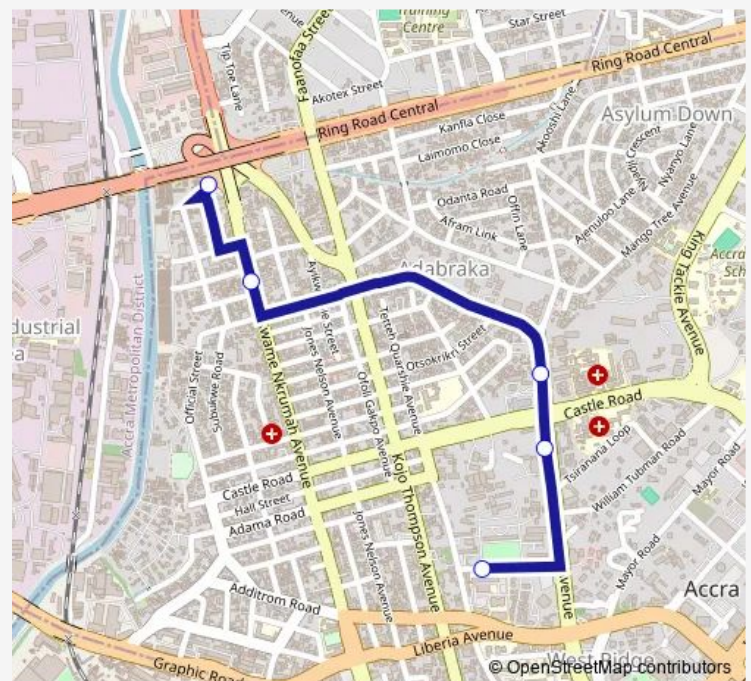

Bus 210 Teachers Hall ↔ Circle

[Go to website](#)

Direction

Circle — Teachers Hall

5 stops

[Open route schedule](#)

Circle

Dance Bar

Cathedral

Museum

Teachers Hall

Route schedule

Circle — Teachers Hall

Monday	06:00
Tuesday	06:00
Wednesday	06:00
Thursday	06:00
Friday	06:00
Saturday	06:00
Sunday	06:00

Route info

Direction: Circle

Stops: 5

Trip Duration: 0 hour 16 min

210 — Teachers Hall ↔ Circle

Direction

Teachers Hall — Circle

5 stops

[Open route schedule](#)

Teachers Hall

Adabraka Market

Mr. Biggs

Commercial Bank

Circle

Route schedule

Teachers Hall — Circle

Monday	06:00
Tuesday	06:00
Wednesday	06:00
Thursday	06:00
Friday	06:00
Saturday	06:00
Sunday	06:00

Route info