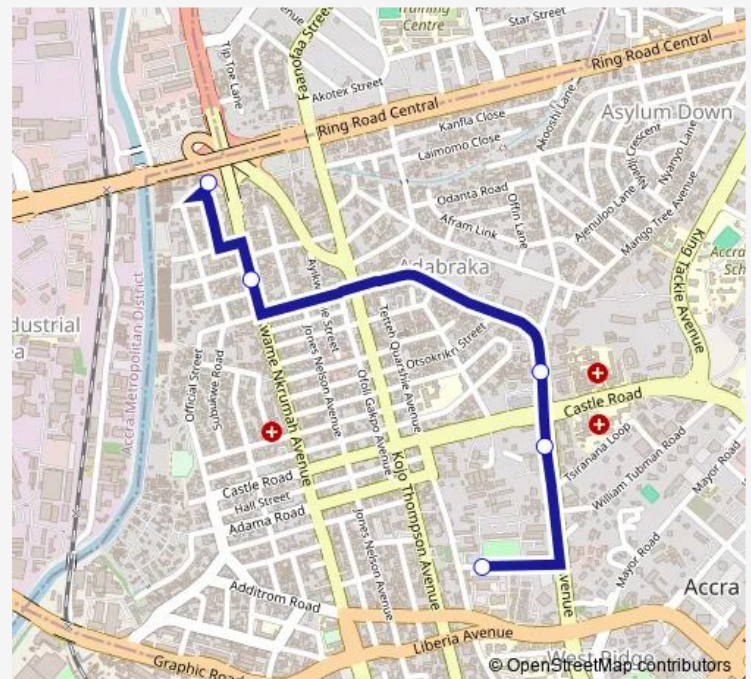

Bus 210 Teachers Hall ↔ Circle

[Go to website](#)

Direction

Circle — Teachers Hall

5 stops

[Open route schedule](#)

Circle

Dance Bar

Cathedral

Museum

Teachers Hall

Route schedule

Circle — Teachers Hall

Monday	06:00
Tuesday	06:00
Wednesday	06:00
Thursday	06:00
Friday	06:00
Saturday	06:00
Sunday	06:00

Route info

Direction: Circle

Stops: 5

Trip Duration: 0 hour 16 min

210 — Teachers Hall ↔ Circle

BusMaps

Direction

Teachers Hall — Circle

5 stops

[Open route schedule](#)

Teachers Hall

Adabraka Market

Mr. Biggs

Commercial Bank

Circle

Route schedule

Teachers Hall — Circle

Monday	06:00
Tuesday	06:00
Wednesday	06:00
Thursday	06:00
Friday	06:00
Saturday	06:00
Sunday	06:00