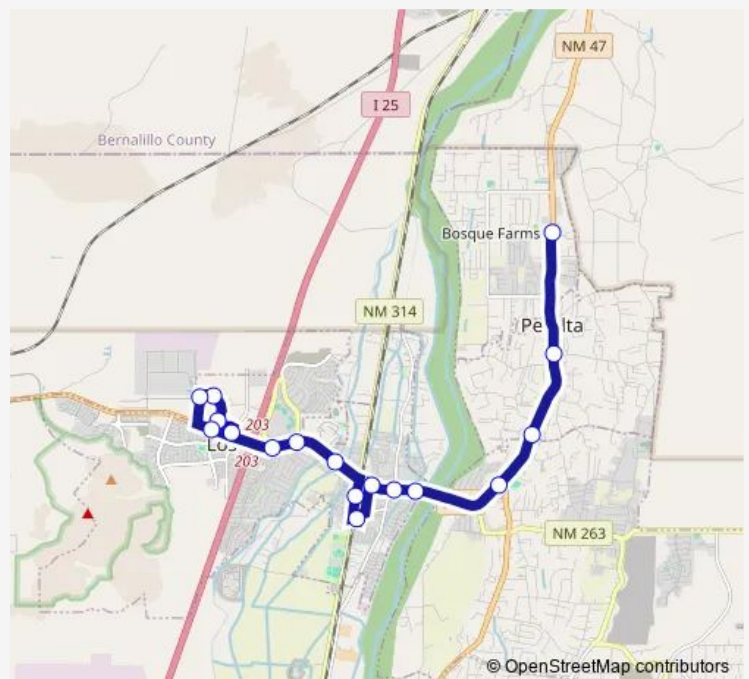

NM 6 & Luna

NM 6 & Los Lentes

NM 6 and Carson Dr

NM 6 @ NM 47

NM 6 & Valencia

NM 47 @ Molina Rd. (Peralta)

NM 47 @ Esperanza Rd. (Bosque Farms)

Route schedule

Route info

Direction: NM6 & Desert Willow

Stops: 17

Trip Duration: 0 hour 35 min

Direction

Lonestar Street @ Fire Wheel Avenue — NM 47 @ Esperanza Rd. (Bosque Farms)

19 stops

[Open route schedule](#)

Lonestar Street @ Fire Wheel Avenue

Lonestar Street @ Silver Sage Avenue

Desert Lily Avenue @ Lone Star Street

Huning Ranch Loop @ Chisholm Avenue

Red Mesa @ Sundance Street

Solitude @ Sundance Street

Huning Ranch Loop @ Sundance Street

Wednesday 05:20-07:24

Thursday 05:20-07:24

Friday 05:20-07:24

Saturday —

Sunday —

Route info

Direction: Lonestar Street @ Fire Wheel Avenue

Stops: 19