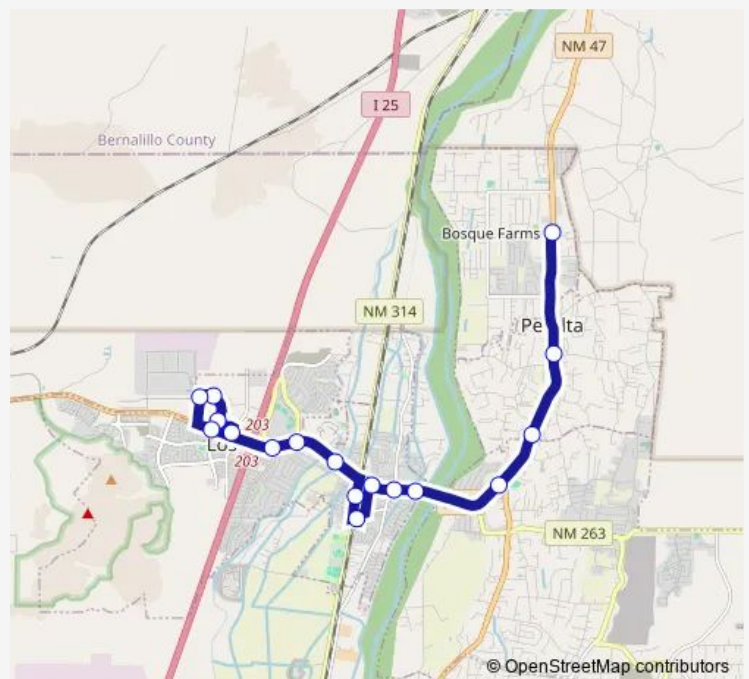

NM 6 & Luna

NM 6 & Los Lentos

NM 6 and Carson Dr

NM 6 @ NM 47

NM 6 & Valencia

NM 47 @ Molina Rd. (Peralta)

NM 47 @ Esperanza Rd. (Bosque Farms)

Route schedule

Route info

Direction: NM6 & Desert Willow

Stops: 17

Trip Duration: 0 hour 35 min

Direction

Lonestar Street @ Fire Wheel Avenue — NM 47 @ Esperanza Rd. (Bosque Farms)

19 stops

[Open route schedule](#)

Lonestar Street @ Fire Wheel Avenue

Lonestar Street @ Silver Sage Avenue

Desert Lily Avenue @ Lone Star Street

Huning Ranch Loop @ Chisholm Avenue

Red Mesa @ Sundance Street

Solitude @ Sundance Street

Huning Ranch Loop @ Sundance Street

Wednesday 05:20-07:24

Thursday 05:20-07:24

Friday 05:20-07:24

Saturday —

Sunday —

Route info

Direction: Lonestar Street @ Fire Wheel Avenue

Stops: 19