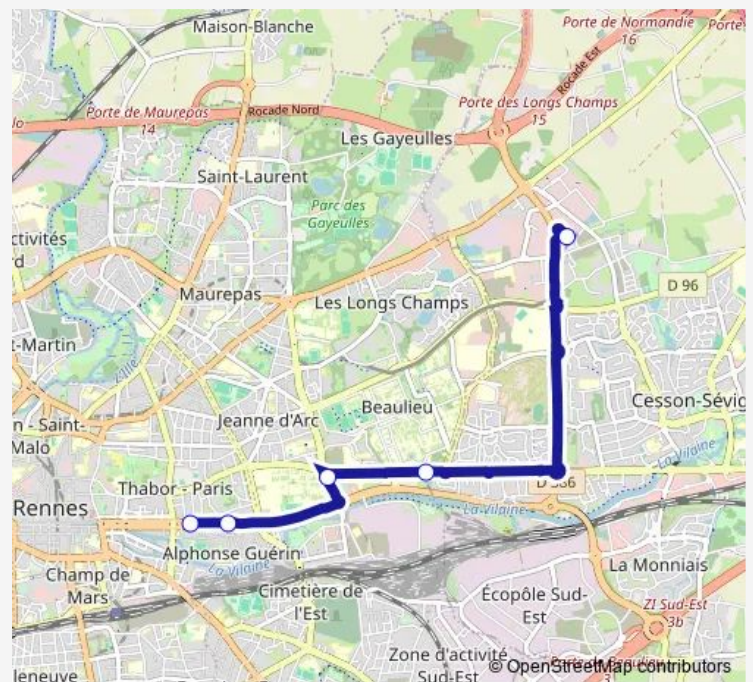

Bus 210 Cesson-Sévigné (Cesson - Viasilva) Rennes (Pont de Châteaudun)

[Go to website](#)

Direction

Pont de Châteaudun — Cesson - Viasilva

5 stops

[Open route schedule](#)

Pont de Châteaudun

Robidou

Moulin de Joué

Tournebride

Cesson - Viasilva

Route schedule

Pont de Châteaudun — Cesson - Viasilva

Monday	16:40
Tuesday	16:40
Wednesday	12:25
Thursday	16:40
Friday	16:40
Saturday	—
Sunday	—

Route info

Direction: Pont de Châteaudun

Stops: 5

Trip Duration: 0 hour 16 min

210 — Cesson-Sévigné (Cesson - Viasilva) Rennes (Pont de Châteaudun)

Direction

Cesson - Viasilva — Pont de Châteaudun

5 stops

[Open route schedule](#)

Cesson - Viasilva

Direction: Cesson - Viasilva

Stops: 5

Trip Duration: 0 hour 16 min

210 Bus time schedules and route maps are available in an offline PDF at busmaps.com. Use the busmaps.com website to see live bus times, train schedule or subway schedule, and step-by-step directions for all public transit in Rennes