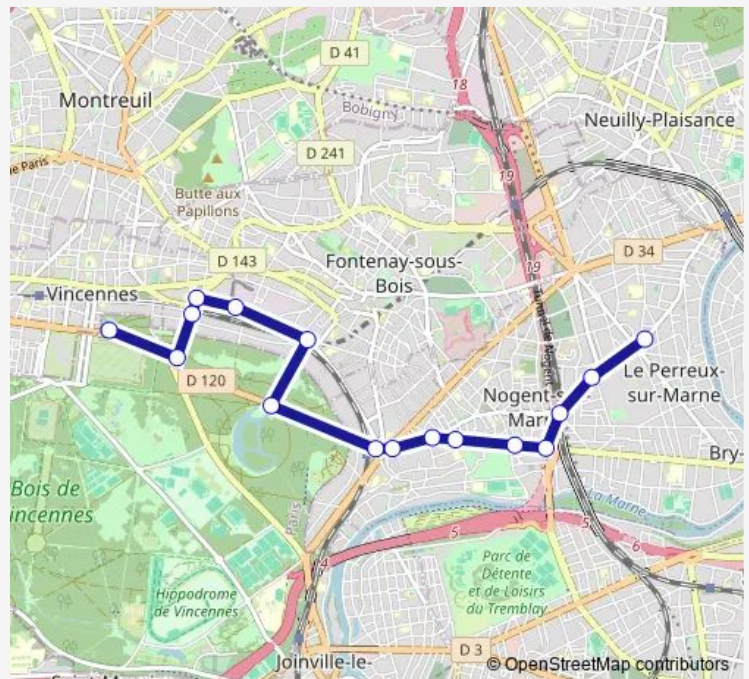

Bus 210 ((Villiers SUR Marne RER) <-> Ledru-Rollin - General DE Gaulle) - Aller

[Go to website](#)

Direction

Chateau DE Vincennes — Ledru-Rollin - General DE Gaulle

16 stops

[Open route schedule](#)

Chateau DE Vincennes

RUE DE Beaute

Sous-Prefecture - Jules Ferry

RUE DU Port

Viaduc

Nogent-LE-Perreux Rer

LE Parc

Ledru-Rollin - General DE Gaulle

Route schedule

Chateau DE Vincennes — Ledru-Rollin - General DE Gaulle

Monday 21:30

Tuesday 21:30

Wednesday 21:30

Thursday 21:30

Friday 21:30

Saturday 17:49-21:30

Sunday —

Route info

Direction: Chateau DE Vincennes

Stops: 16

Trip Duration: 0 hour 25 min

210 — ((Villiers SUR Marne RER) <-> Ledru-Rollin - General DE Gaulle) - Aller

210 Bus time schedules and route maps are available in an offline PDF at busmaps.com. Use the busmaps.com website to see live bus times, train schedule or subway schedule, and step-by-step directions for all public transit in Nogent-sur-Marne