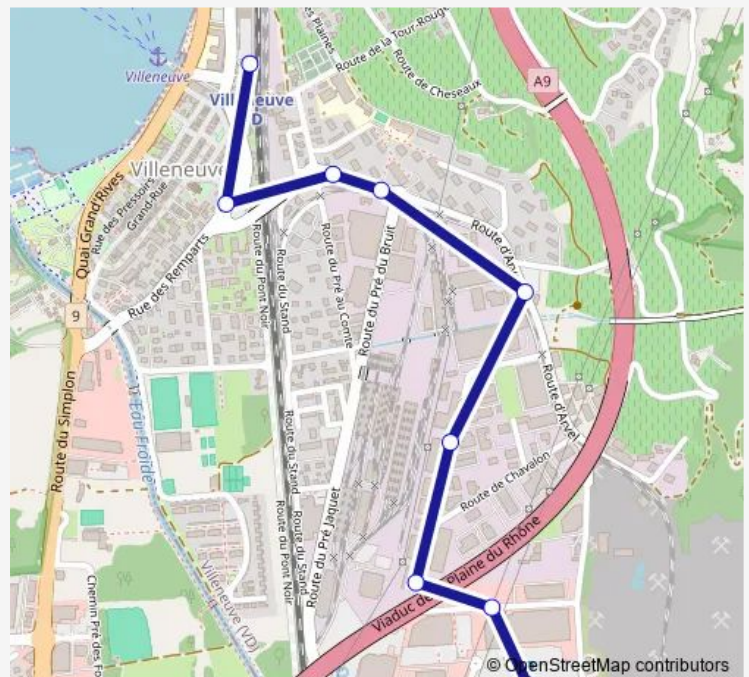

Villeneuve VD, Carroz-Derrière

Villeneuve VD, rte du Grammont

Villeneuve VD, sous le viaduc

Villeneuve VD, Pré Neuf

Villeneuve VD, centres comm.

Route schedule

Villeneuve VD, gare — Villeneuve VD, centres comm.

Monday 06:17-19:47

Tuesday 06:17-19:47

Wednesday 06:17-19:47

Thursday 06:17-19:47

Friday —

Saturday —

Sunday —

Route info

Direction: Villeneuve VD, gare

Stops: 9

Trip Duration: 0 hour 9 min

Direction

Villeneuve VD, centres comm. — Villeneuve VD, gare

8 stops

[Open route schedule](#)

Villeneuve VD, centres comm.

Route info

Direction: Villeneuve VD, centres comm.

Stops: 8

Trip Duration: 0 hour 9 min

Direction

Villeneuve VD, centres comm. — Villeneuve VD, gare

8 stops

[Open route schedule](#)