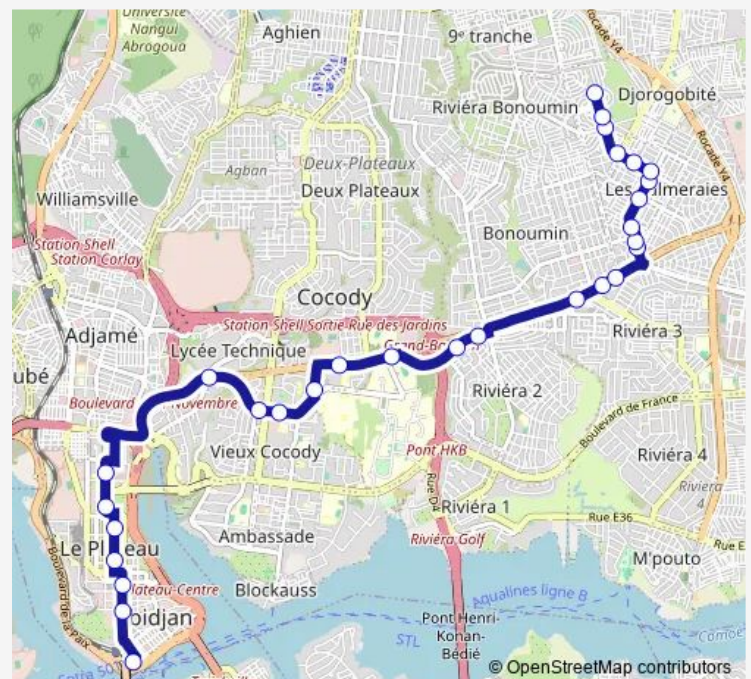

Station Petroci

Pharmacie Palmeraie

Sodeci Palmeraie

Route schedule

Gare Sud — Terminus Rosier

Monday 06:00

Tuesday 06:00

Wednesday 06:00

Thursday 06:00

Friday 06:00

Saturday 06:00

Sunday 06:00

Route info

Direction: Gare Sud

Stops: 29

Trip Duration: 1 hour 4 min

210 — Cocody SCI Les Rosiers ↔ Gare Sud

Carrefour Marché

Lavage Coco Chicken

Carrefour Guiraud

Cité Zinsou

Arrêt Quick Marcket

Pharmacie St Marie Béatitude

Arrêt 35e Arrondissement

Monday 06:00

Tuesday 06:00

Wednesday 06:00

Thursday 06:00

Friday 06:00

Saturday 06:00

Sunday 06:00

Route info