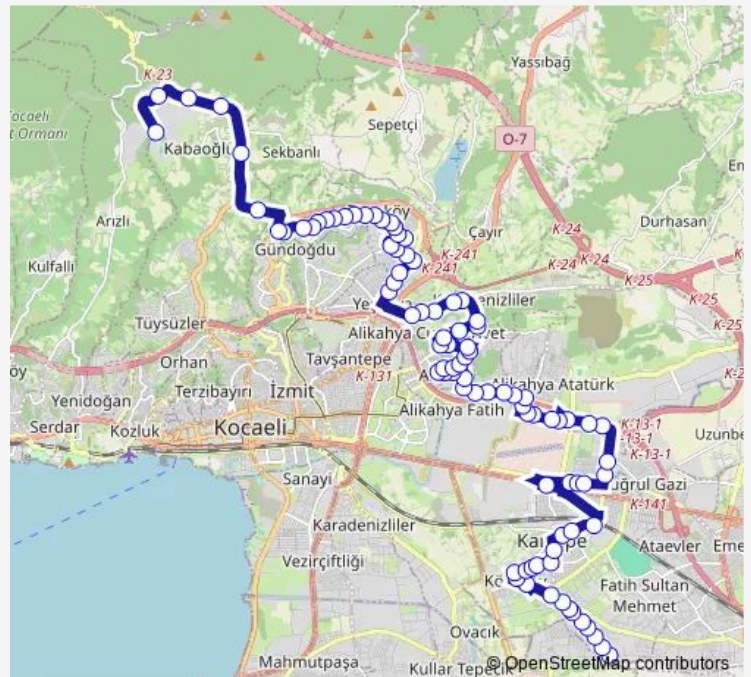

Darica Sokak 1

Dicle 1

Köseköy Tepecik Kavşak 2

Route schedule

Hayvan Barınađı — Besyo

Monday 06:30-20:30

Tuesday 06:30-20:30

Wednesday 06:30-20:30

Thursday 06:30-20:30

Friday 06:30-20:30

Saturday —

Sunday —

Route info

Direction: Hayvan Barınađı

Stops: 90

Trip Duration: 0 hour 54 min

210 — Kartepe-Umuttepe

BusMaps

Deđirnenli Sokak 1

Kartepe Semt Polikliniđi

Nakkaş Sokak

Dumlupinar 1

Villam

Akarsu Caddesi1