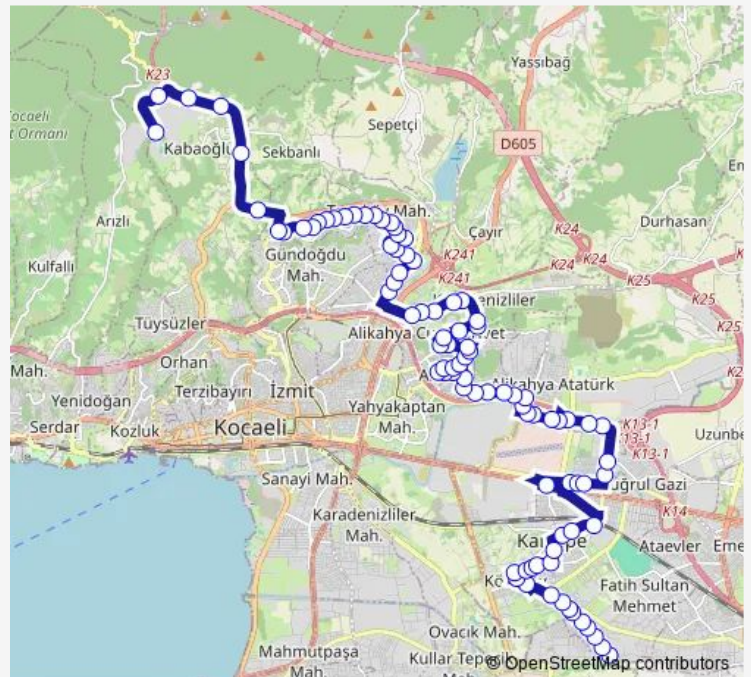

KÖSEKÖY TEPECİK KAVŞAK 2

Route schedule

HAYVAN BARINAĞI — Besyo

Monday 06:30-20:30

Tuesday 06:30-20:30

Wednesday 06:30-20:30

Thursday 06:30-20:30

Friday 06:30-20:30

Saturday —

Sunday —

Route info

Direction: HAYVAN BARINAĞI

Stops: 90

Trip Duration: 0 hour 54 min

210 — Kartepe-Umuttepe

BusMaps

DEĞİRMENLİ SOKAK 1

KARTEPE SEMT POLİKLİNİĞİ

NAKKAŞ SOKAK

Dumlupınar 1

VİLLAM

Akarsu Caddesi1

Akarsu Caddesi 3

Bereketli