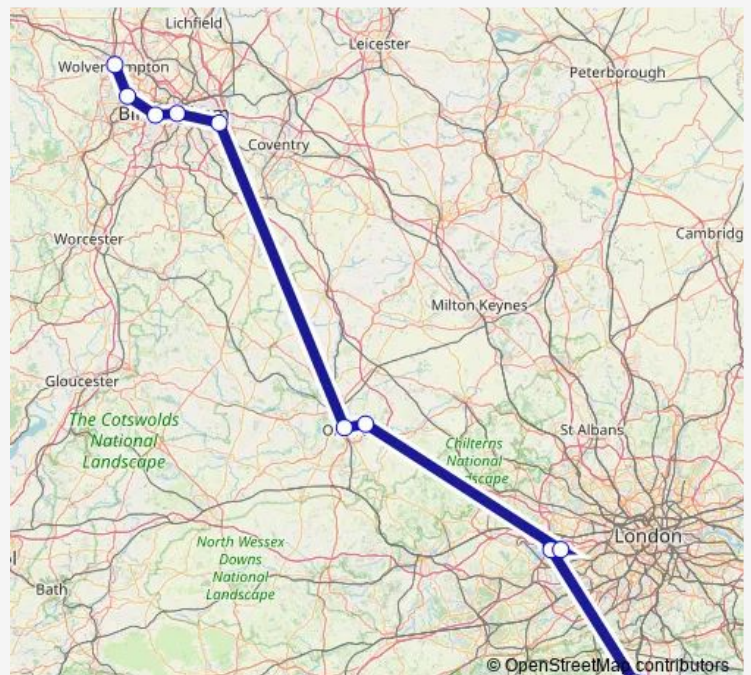

Lordswood Rd

Birmingham Coach Station

B'ham Airport Bus Terminal

Gloucester Green Bus Station

Thornhill Park and Ride

Heathrow Central Bus Station

Heathrow Terminal 5

North Terminal Bus Station

Saturday 02:40-23:15

Sunday 02:40-23:15

Route info

Direction: Wolverhampton Bus Station

Stops: 11

Trip Duration: 5 hour 30 min

210 — Wolverhampton - Gatwick Airport

Direction

South Terminal Bus Station — Wolverhampton Bus Station

11 stops

[Open route schedule](#)

South Terminal Bus Station

North Terminal Bus Station

Heathrow Terminal 5

Heathrow Central Bus Station

Thornhill Park and Ride

Monday 06:10-22:25

Tuesday 06:10-22:25

Wednesday 06:10-22:25

Thursday 06:10-22:25

Friday 06:10-22:25

Saturday 06:25-22:25

Sunday 06:25-22:25

Route info