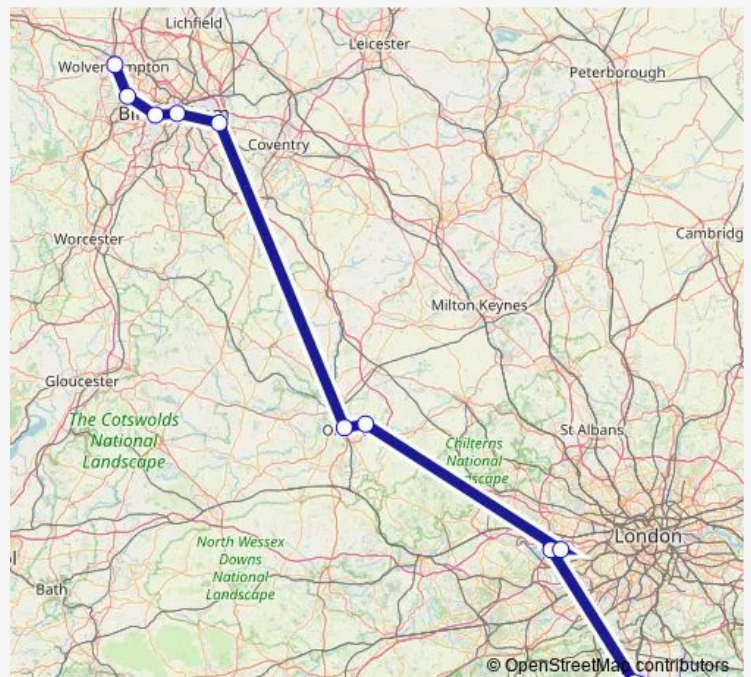

B'ham Airport Bus Terminal

Gloucester Green Bus Station

Thornhill Park and Ride

Heathrow Central Bus Station

Heathrow Terminal 5

North Terminal Bus Station

South Terminal Bus Station

### Route schedule

Wolverhampton Bus Station — South Terminal Bus Station

Monday 02:40-23:15

Tuesday 02:40-23:15

Wednesday 02:40-23:15

Thursday 02:40-23:15

Friday 02:40-23:15

Saturday 02:40-23:15

### Route info

Direction: Wolverhampton Bus Station

Stops: 11

Trip Duration: 6 hour 0 min

210 — Wolverhampton - Gatwick Airport

**Direction**

South Terminal Bus Station — Wolverhampton Bus Station

11 stops

## Route schedule

South Terminal Bus Station — Wolverhampton Bus Station

Monday 06:10-22:25

Tuesday 06:10-22:25

Wednesday 06:10-22:25

Thursday 06:10-22:25

Friday 06:10-22:25

Saturday 06:25-22:25