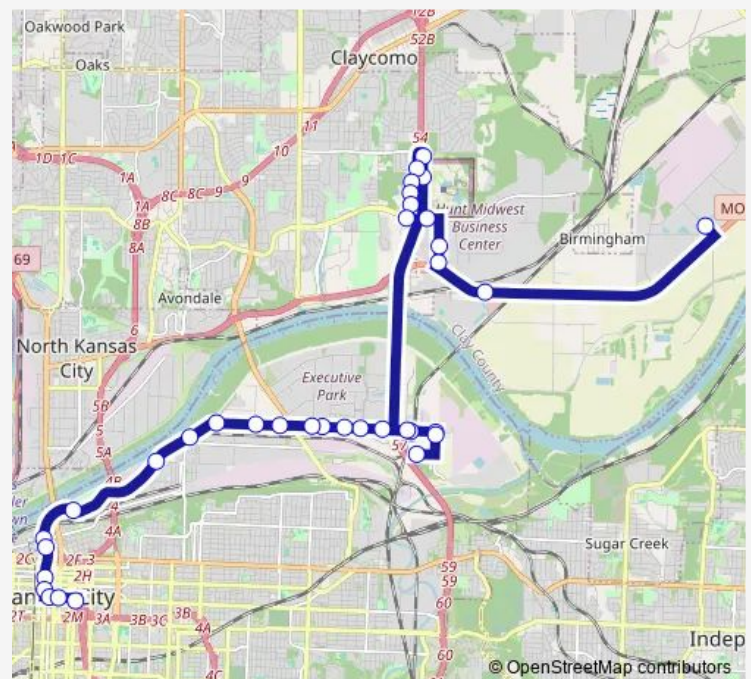

ON Great Midwest Drive Northbound

ON Great Midwest Drive AT NE 38th Nb

ON Parvin AT Randolph Westbound Nearside

ON Worlds OF FUN AVE AT #1 Main Entrance Nb

ON WOF AVE AT 48th Near Business Entr Nb

ON Randolph AT 46th ST Sb

Monday 05:04-20:04

Tuesday 05:04-20:04

Wednesday 05:04-20:04

Thursday 05:04-20:04

Friday 05:04-20:04

Saturday 05:00-20:00

Sunday 05:05-20:05

Route info

Direction: ON Norfleet AT NE 40th Sb

Stops: 35

Trip Duration: 0 hour 51 min

210 — Front Street

ON Front ST Betw Southern AND Chouteau Wb

ON Front ST AT Everyg Wb

ON Front ST AT Jackson Wb

ON Front ST AT East 3630 Sears Outlet Store Wb

Friday 05:00-20:00

Saturday 05:00-20:00

Sunday 05:05-20:05

Route info

Direction: East Village - BAY F

Stops: 34

Trip Duration: 0 hour 53 min

ON Parvin AT Corrington Eb