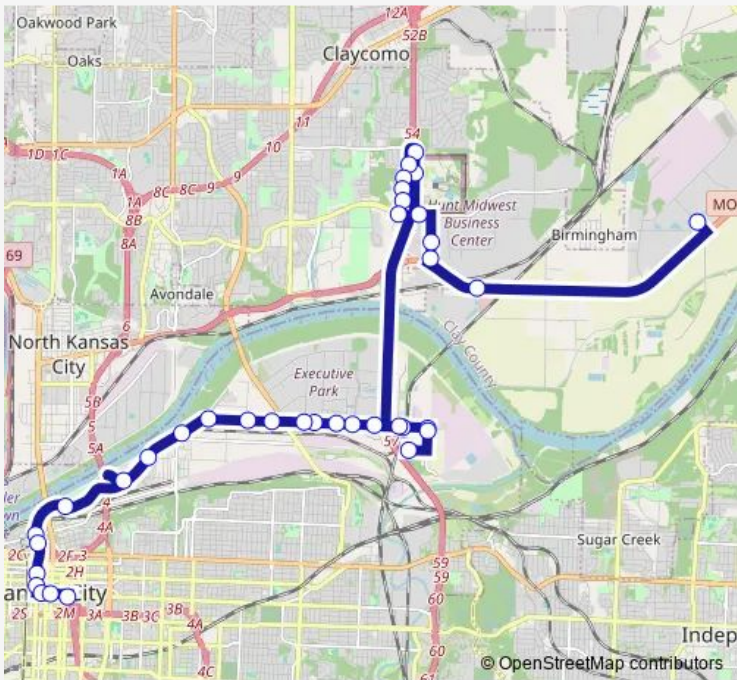

## Bus 210 Front Street

[Go to website](#)

**Direction**  
 ON Norfleet AT NE 40th Sb — East Village - BAY F  
 35 stops  
[Open route schedule](#)

- ON Norfleet AT NE 40th Sb
- ON 210 HWY AT Ameristar DR Wb
- ON Great Midwest Drive Northbound
- ON Great Midwest Drive AT NE 38th Nb
- ON Parvin AT Randolph Westbound Nearside
- ON Worlds OF FUN AVE AT #1 Main Entrance Nb
- ON WOF AVE AT 48th Near Business Entr Nb
- ON Randolph AT 46th ST Sb
- ON Corrington AT 45th ST Sb
- ON Corrington AT 44th ST Sb
- ON Corrington AT 43rd ST SB Midblock
- ON Parvin AT Corrington Eb
- ON Front ST AT Corrington Eb
- ON N Century AT Front Sb
- ON Gardner AVE AT N Century Ave
- ON N Century AT Front Nb
- ON Front ST AT Corrington Wb
- ON Front ST AT Cambridge Wb
- ON Front AT Universal Wb
- ON Front Between Universal AND Topping Westbound
- ON Front AT Topping Westbound

Route info  
 Direction: ON Norfleet AT NE 40th Sb  
 Stops: 35  
 Trip Duration: 0 hour 49 min

210 — Front Street BusMaps

ON Front ST Betw Southern AND Chouteau Wb

ON Front ST AT Everyg Wb

ON Front ST AT Jackson Wb

ON Grand AT 11th Southbound Nearside

ON 12th Between Grand AND Mcgee Eastbound

ON 12th AT Locust Eastbound

East Village - BAY F

**Direction**

East Village - BAY F — ON Norfleet AT NE 40th Sb

34 stops

[Open route schedule](#)

## Route info

Direction: East Village - BAY F

Stops: 34

Trip Duration: 0 hour 54 min

ON Parvin AT Corrington Eb

ON Parvin AT Randolph Eastbound Farside

ON Great Midwest Drive AT NE 38th Sb

ON 210 HWY AT Ameristar DR Eastbound