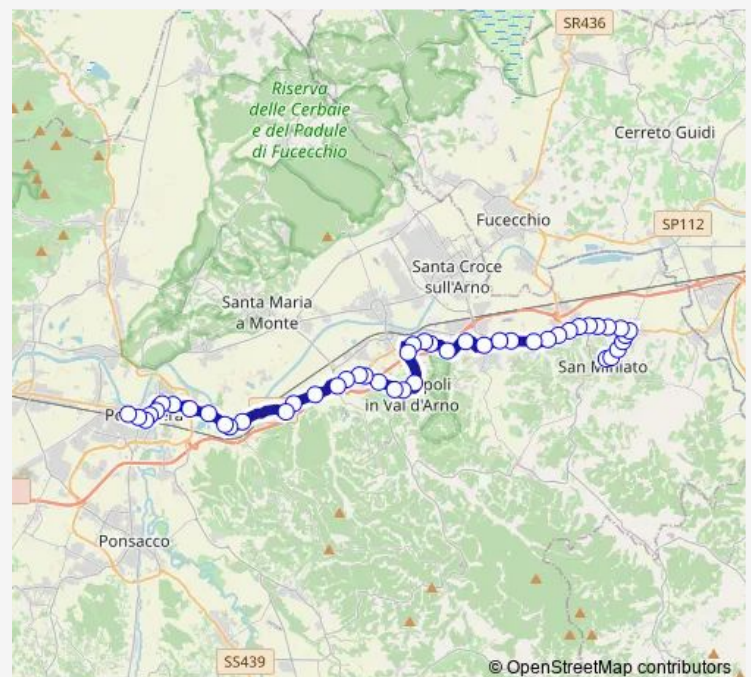

Marti

Marti Porta Fiorentina

Marti V.Musciana

Route schedule

Pontedera Corsia 6 — La Scala P.Za Capoquadri

Monday 07:32

Tuesday 07:32

Wednesday 07:32

Thursday 07:32

Friday 07:32

Saturday 07:32

Sunday —

Route info

Direction: Pontedera Corsia 6

Stops: 52

Trip Duration: 0 hour 57 min