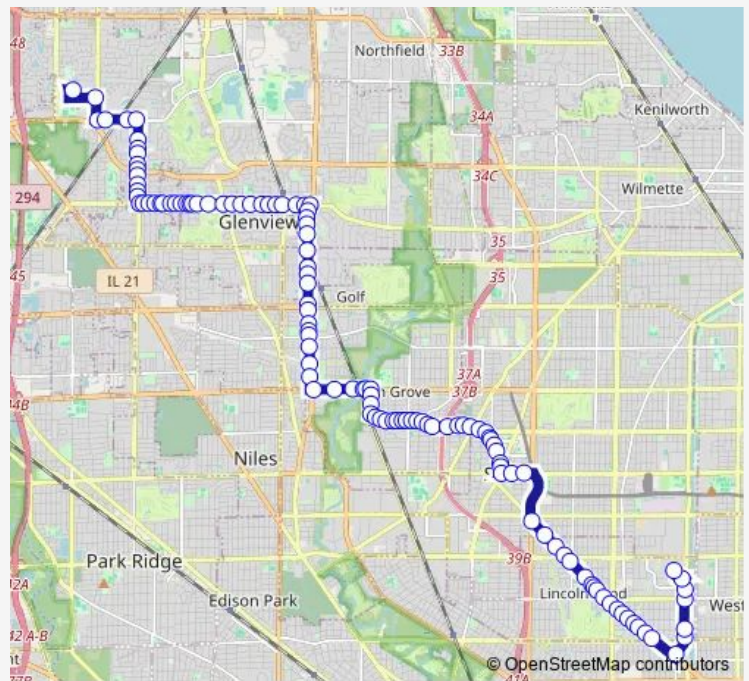

### Route schedule

Lincolnwood Town Center (SW Ent./Upper Level) — Glenbrook Hospital

Monday 06:09-18:50

Tuesday 06:09-18:50

Wednesday 06:09-18:50

Thursday 06:09-18:50

Friday 06:09-18:50

Saturday —

### Route info

Direction: Lincolnwood Town Center (SW Ent./Upper Level)

Stops: 118

Trip Duration: 0 hour 54 min

210 — Lincoln Avenue

Lincoln/Kostner

Lincoln/Touhy

Lincoln/Chase

Lincoln/Jarvis

Lincoln/Skokie

Oakton-Skokie CTA Station

Oakton/Niles Ave.

Oakton/Lincoln

Lincoln/Warren

Lincoln/Niles Center/Brown

Lincoln/Cleveland