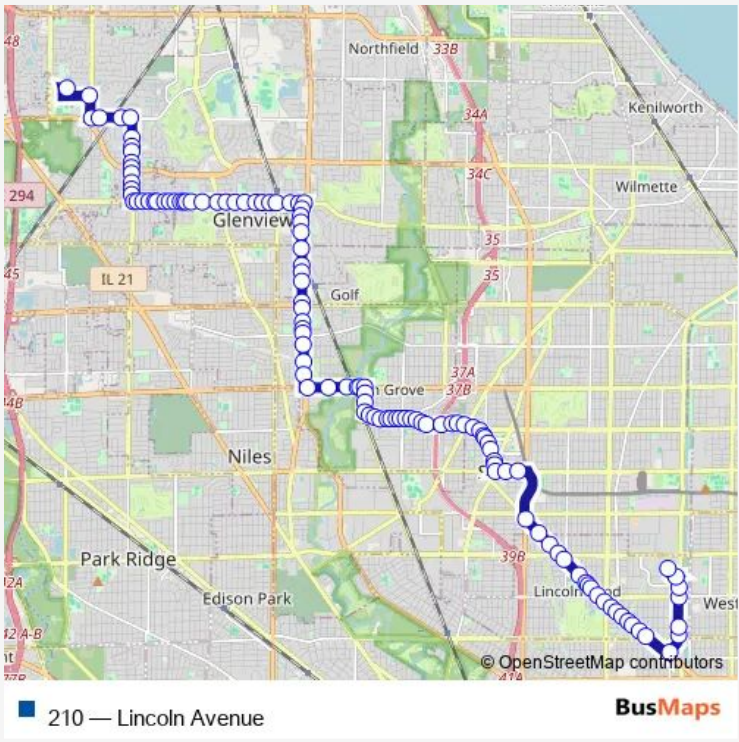

## Bus 210 Lincoln Avenue

[Go to website](#)

**Direction**  
 Lincolnwood Town Center (SW Ent./Upper Level) — Glenbrook Hospital

118 stops

[Open route schedule](#)

- Lincolnwood Town Center (SW Ent./Upper Level)
- Mall Exit Dr./McCormick
- McCormick/Northeast Pkwy.
- McCormick/Pratt
- McCormick/Arthur
- McCormick/Devon
- McCormick/Lincoln
- Lincoln/Devon
- Lincoln/Monticello
- Lincoln/Arthur/Lawndale
- Lincoln/Hamlin
- Lincoln/Avers/Albion
- Lincoln/East Prairie/Springfield
- Lincoln/Harding
- Lincoln/Crawford
- Lincoln/Pratt
- Lincoln/Karlov
- Lincoln/Morse
- Lincoln/Kedvale
- Lincoln/Keeler
- Lincoln/Tripp

Route schedule  
 Lincolnwood Town Center (SW Ent./Upper Level) — Glenbrook Hospital

Monday	06:09-18:50
Tuesday	06:09-18:50
Wednesday	06:09-18:50
Thursday	06:09-18:50
Friday	06:09-18:50
Saturday	—
Sunday	—

**Route info**

Direction: Lincolnwood Town Center (SW Ent./Upper Level)

Stops: 118

Trip Duration: 0 hour 54 min

Lincoln/Kostner

Lincoln/Touhy

Lincoln/Chase

Lincoln/Jarvis

Lincoln/Skokie

Oakton-Skokie CTA Station

Oakton/Niles Ave.

Oakton/Lincoln

Lincoln/Warren

Lincoln/Niles Center/Brown

Lincoln/Cleveland

Lincoln/Klehm