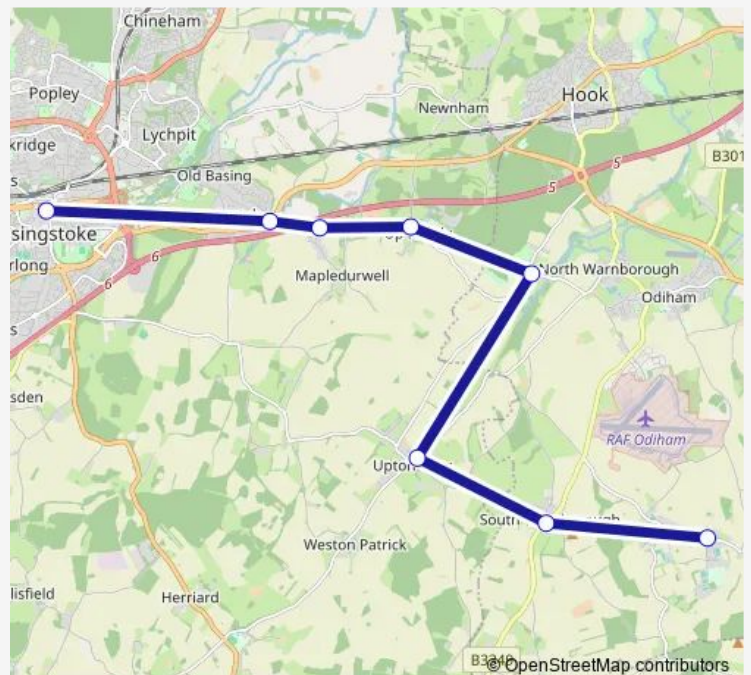

Monday —

Tuesday —

Wednesday —

Thursday —

Friday 07:57

Saturday —

Sunday —

Route info

Direction: Four Horse Shoes

Stops: 8

Trip Duration: 0 hour 45 min

■ 210 — Long Sutton - Upton Grey - Basingstoke Taxishare

BusMaps

Direction

Bus Station — Four Horse Shoes

8 stops

[Open route schedule](#)

Bus Station

The Hatch

Tunworth Road

Up Natley Crossroads

Fox and Goose

The Hoddington Arms

Lees Hill

Four Horse Shoes

Route schedule

Bus Station — Four Horse Shoes

Monday	—
Tuesday	—
Wednesday	—
Thursday	—
Friday	17:05
Saturday	—
Sunday	—

Route info

Direction: Bus Station

Stops: 8

Trip Duration: 0 hour 35 min