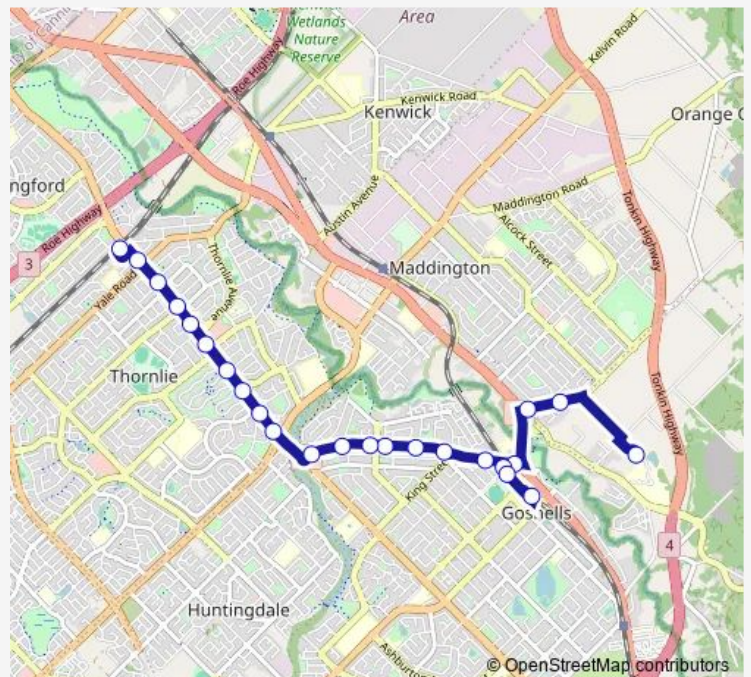

### Direction

Thornlie Stn Stand 4 — Gosnells Stn Stand 6

17 stops

[Open route schedule](#)

- Thornlie Stn Stand 4
- Spencer Rd After Yale Rd
- Spencer Rd After Vance St
- Spencer Rd Before Hughenden Dr
- Spencer Rd After Thornlie Av
- Spencer Rd Before Kenmare Av
- Spencer Rd After Glyndebourne Av
- Spencer Rd After Regal Dr
- Corfield St After Burslem Dr
- Fremantle Rd After Chilcott Gdns
- Fremantle Rd After Igran Cr
- Fremantle Rd After George St
- Fremantle Rd After Brome St
- Fremantle Rd Before King St
- Fremantle Rd Before Hartley St
- Wheatley St Before Walter St
- Gosnells Stn Stand 6

### Route info

Direction: Thornlie Stn Stand 4

Stops: 17

Trip Duration: 0 hour 13 min

**Direction**

College Access Stand 1 — Thornlie Stn Stand 2

24 stops

[Open route schedule](#)

College Access Stand 1

Gosnells Rd After Nantellis Rd

Gosnells Rd Before Mills Rd

Fremantle Rd After Albany Hwy

Wheatley St Before Walter St

Gosnells Stn Stand 1

Wheatley St After Stalker Rd

Fremantle Rd After Homestead Rd

## Route schedule

College Access Stand 1 — Thornlie Stn Stand 2

Monday 05:45-18:01

Tuesday 05:45-18:01

Wednesday 05:45-18:01

Thursday 05:45-18:01

Friday 05:45-18:01

Saturday 06:29-17:28