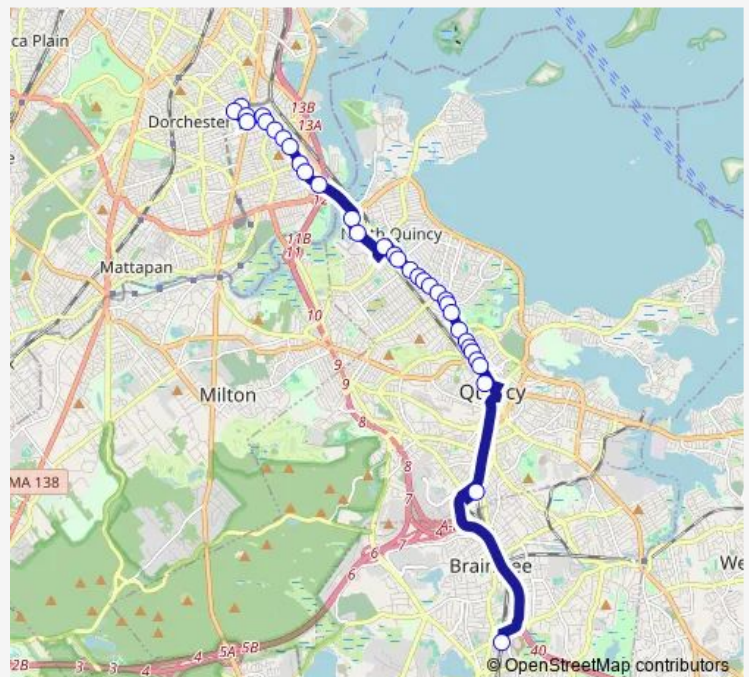

Hancock St @ Linden St

Hancock St @ Chester St

Hancock St @ Woodbine St

Route schedule

Fields Corner — Braintree

Monday	05:28-01:00 ⁺¹
Tuesday	05:28-01:00 ⁺¹
Wednesday	05:28-01:00 ⁺¹
Thursday	05:28-01:00 ⁺¹
Friday	05:28-01:00 ⁺¹
Saturday	05:46-01:00 ⁺¹
Sunday	25:00 ⁺¹

Route info

Direction: Fields Corner

Stops: 34

Trip Duration: 0 hour 23 min

210 — Quincy Center Station - Fields Corner Station

Hancock St @ Beale St

Hancock St @ Wentworth Rd

757 Hancock St

Quincy Adams

Braintree

Direction

Quincy Center — Fields Corner

30 stops

[Open route schedule](#)

Quincy Center

Hancock St @ Greenleaf St

Route info

Direction: Quincy Center

Stops: 30

Trip Duration: 0 hour 35 min

Gibson St @ Adams St

Gibson St @ Dorchester Ave

Park St Busway @ Dorchester Ave

Geneva Ave opp Vinson St