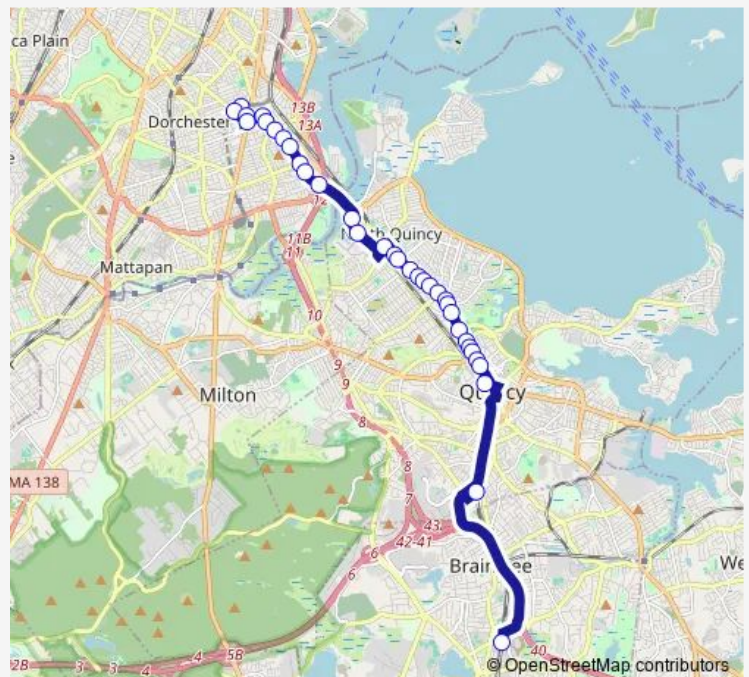

Bus 210 Quincy Center Station - Fields Corner Station

[Go to website](#)

**Direction**

Fields Corner — Braintree

34 stops

[Open route schedule](#)

Fields Corner

Fields Corner Sta @ Geneva Ave

Hancock St @ Linden St

Hancock St @ Chester St

Hancock St @ Woodbine St

Route schedule

Fields Corner — Braintree

Monday	05:28-01:00 <sup>+1</sup>
Tuesday	05:28-01:00 <sup>+1</sup>
Wednesday	05:28-01:00 <sup>+1</sup>
Thursday	05:28-01:00 <sup>+1</sup>
Friday	05:28-01:00 <sup>+1</sup>
Saturday	05:46-01:00 <sup>+1</sup>
Sunday	25:00 <sup>+1</sup>

Route info

Direction: Fields Corner

Stops: 34

Trip Duration: 0 hour 29 min

210 — Quincy Center Station - Fields Corner Station

Hancock St @ Beale St

Hancock St @ Wentworth Rd

757 Hancock St

## Route info

Direction: Quincy Center

Stops: 30

Trip Duration: 0 hour 42 min

Gibson St @ Adams St

Dorchester Ave @ Gibson St

Park St Busway @ Dorchester Ave

Geneva Ave opp Vinson St