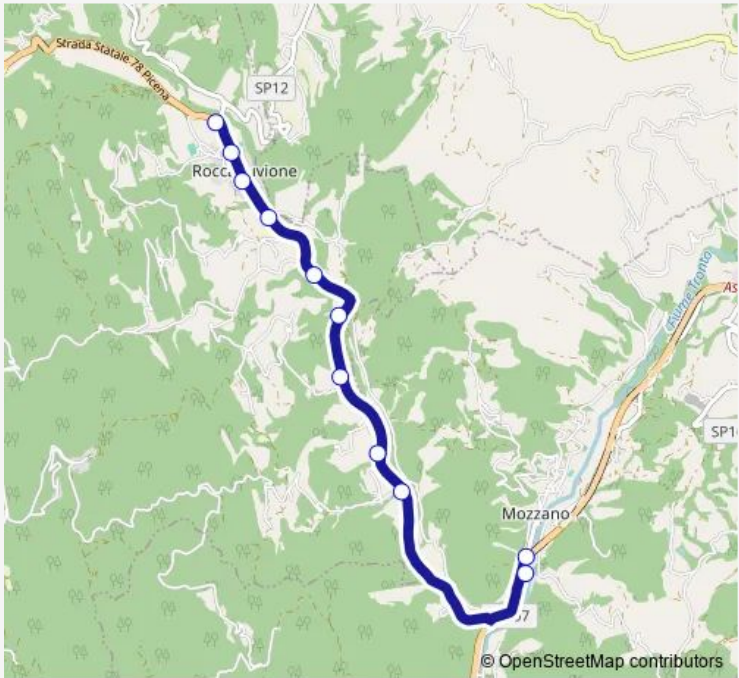

Bus Roccafluvione-Taverna Piccinini

[Go to website](#)

Direction
 Roccafluvione - Cimitero — Coincidenza Taverna Piccinini
 11 stops
[Open route schedule](#)

- Roccafluvione - Cimitero
- Roccafluvione - Municipio
- Roccafluvione - Consorzio Agrario
- Roccafluvione - TRE Fontane
- Bivio Osoli
- Curva Brandi - EX-Ss78
- Rifornimento Esso - EX-Ss78
- Salare - EX-Ss78
- Bivio Scalelle
- Mozzano Autofficina - Taverna Piccinini
- Coincidenza Taverna Piccinini

Route schedule
 Roccafluvione - Cimitero — Coincidenza Taverna Piccinini

Monday	14:25
Tuesday	14:25
Wednesday	14:25
Thursday	14:25
Friday	14:25
Saturday	14:25
Sunday	—

Route info
 Direction: Roccafluvione - Cimitero
 Stops: 11
 Trip Duration: 0 hour 10 min

■ Roccafluvione-Taverna Piccinini **BusMaps**

Bus time schedules and route maps are available in an offline PDF at busmaps.com. Use the busmaps.com website to see live bus times, train schedule or subway schedule, and step-by-step directions for all public transit in Marsia

The schedule is provided in the local timezone. Times with "(+1)" indicate departures on the next day.

PDF file created on 2025-01-31

2024 BusMaps.com - All Rights Reserved