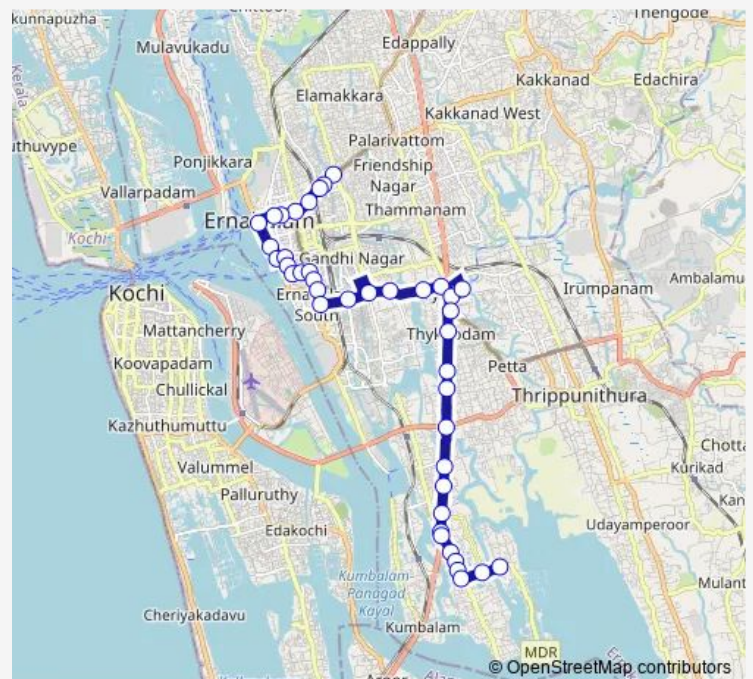

Route schedule

Kaloor — Cheppanam bund

Monday	06:00
Tuesday	06:00
Wednesday	06:00
Thursday	06:00
Friday	06:00
Saturday	06:00
Sunday	06:00

Route info

Direction: Kaloor

Stops: 41

Trip Duration: 0 hour 53 min

■ Kaloor ↔ Cheppanam