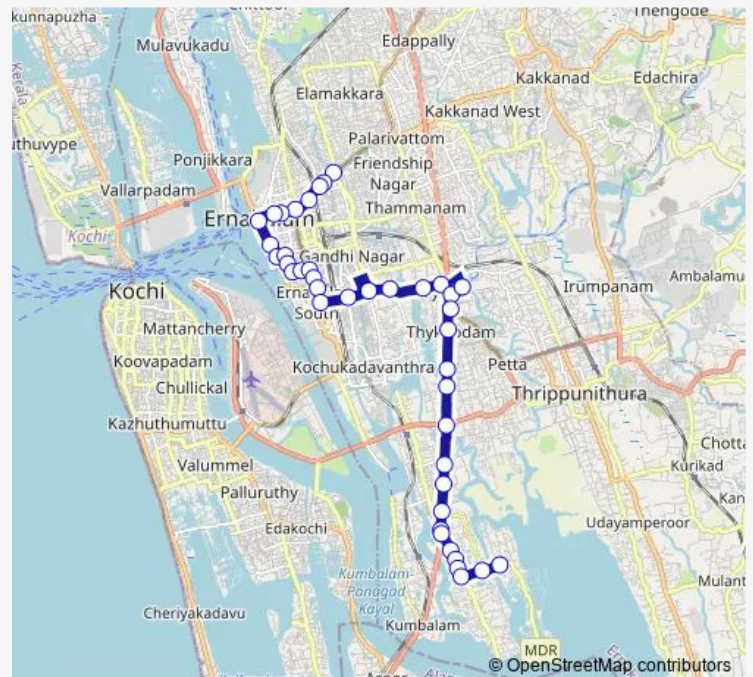

Route schedule

Kaloor — Cheppanam bund

Monday	06:00
Tuesday	06:00
Wednesday	06:00
Thursday	06:00
Friday	06:00
Saturday	06:00
Sunday	06:00

Route info

Direction: Kaloor

Stops: 41

Trip Duration: 0 hour 53 min

■ Kaloor ↔ Cheppanam