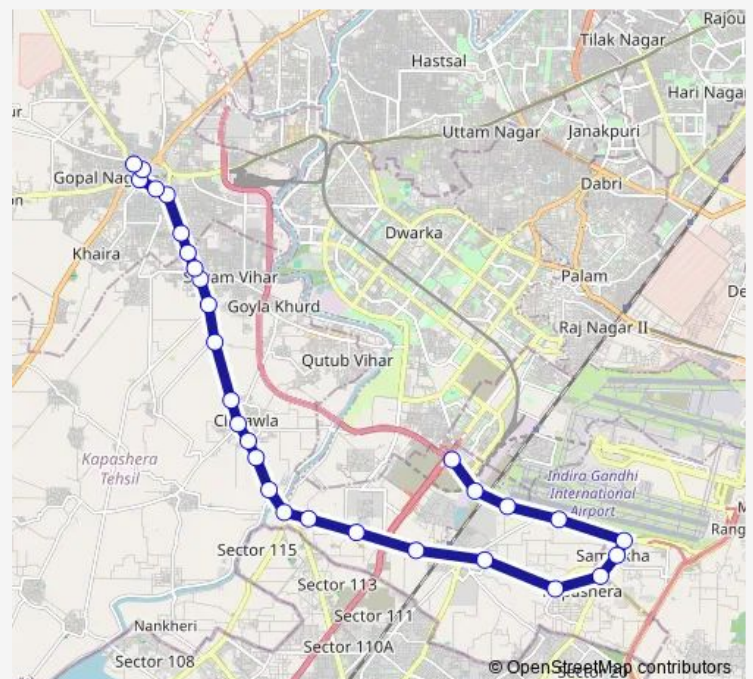

Rewla Taj Pur More

Jhatikara Crossing

Goela Dairy Crossing

Route schedule

Dwarka Sec 22 Cluster Depot — Najafgarh Terminal

Monday 04:30-14:50

Tuesday 04:30-14:50

Wednesday 04:30-14:50

Thursday 04:30-14:50

Friday 04:30-14:50

Saturday 04:30-14:50

Sunday 04:30-14:50

Route info

Direction: Dwarka Sec 22 Cluster Depot

Stops: 29

Trip Duration: 1 hour 27 min