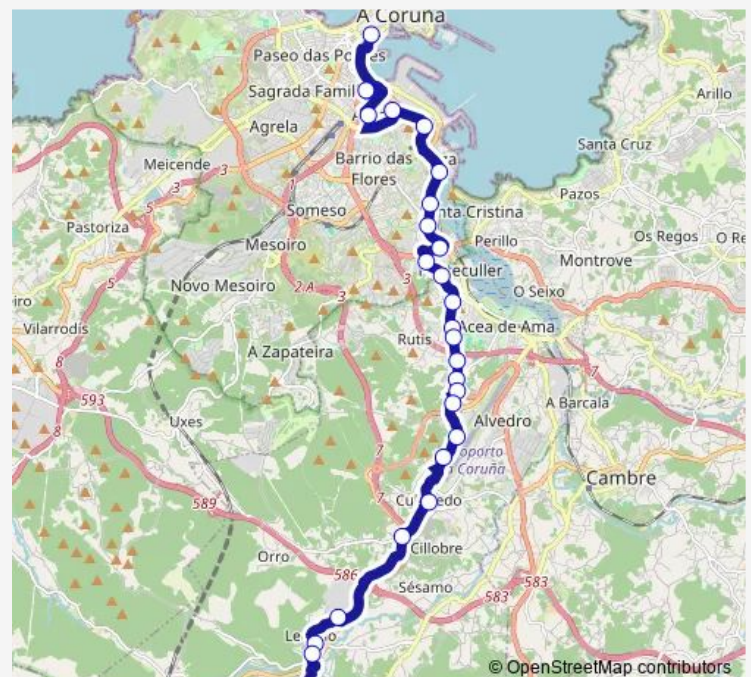

Thursday —

Friday 09:20-21:20

Saturday —

Sunday —

Route info

Direction: Entrexardíns

Stops: 27

Trip Duration: 0 hour 50 min