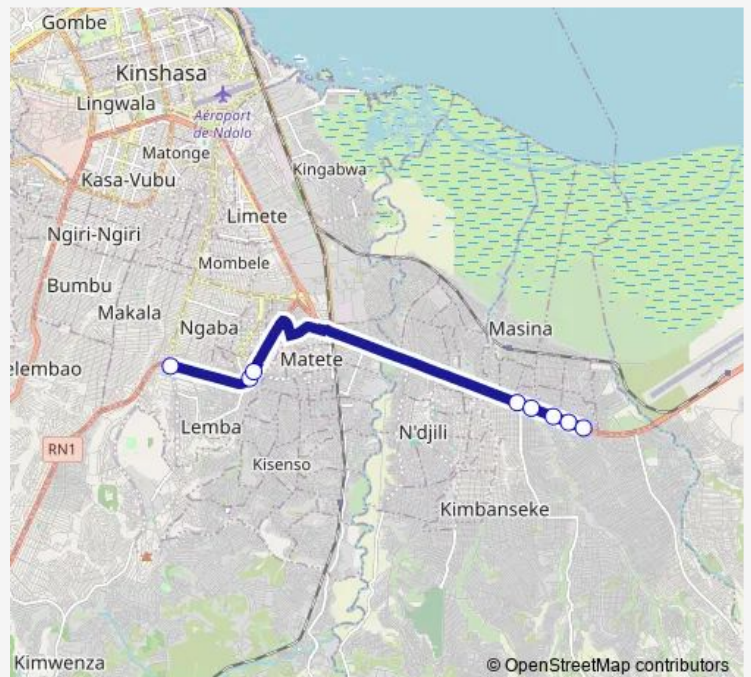

## Bus Kingasani\_ TO \_ Rond Point Ngaba

[Go to website](#)

### Route schedule

Unknown — Unknown

Monday 16:09

Tuesday 16:09

Wednesday 16:09

Thursday 16:09

Friday 16:09

Saturday —

### Route info

Direction: Unknown

Stops: 8

Trip Duration: 1 hour 10 min

Kingasani\_ TO \_ Rond Point Ngaba

Bus time schedules and route maps are available in an offline PDF at [busmaps.com](https://busmaps.com). Use the [busmaps.com](https://busmaps.com) website to see live bus times, train schedule or subway schedule, and step-by-step directions for all public transit in Kinshasa