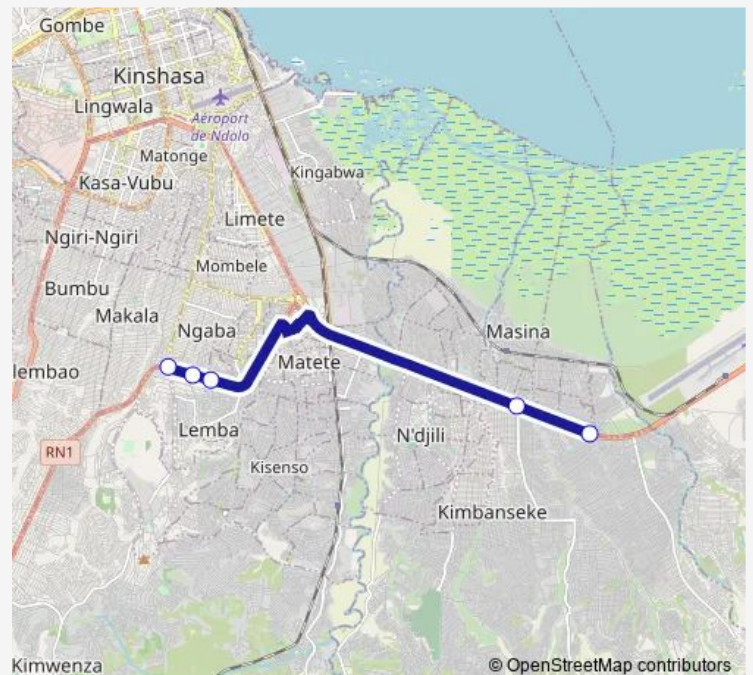

Bus Kingasani_ TO _ Rond Point Ngaba

[Go to website](#)

Direction

Unknown — Unknown

5 stops

[Open route schedule](#)

Unknown

Unknown

Thursday 06:28

Friday 06:28

Saturday —

Sunday —

Route info

Direction: Unknown

Stops: 5

Trip Duration: 1 hour 14 min

Kingasani_ TO _ Rond Point Ngaba

Direction

Unknown — Unknown

6 stops

[Open route schedule](#)

Unknown

Unknown

Unknown

Thursday 15:06

Friday 15:06

Saturday —

Sunday —

Route info

Direction: Unknown

Stops: 6

Trip Duration: 1 hour 11 min