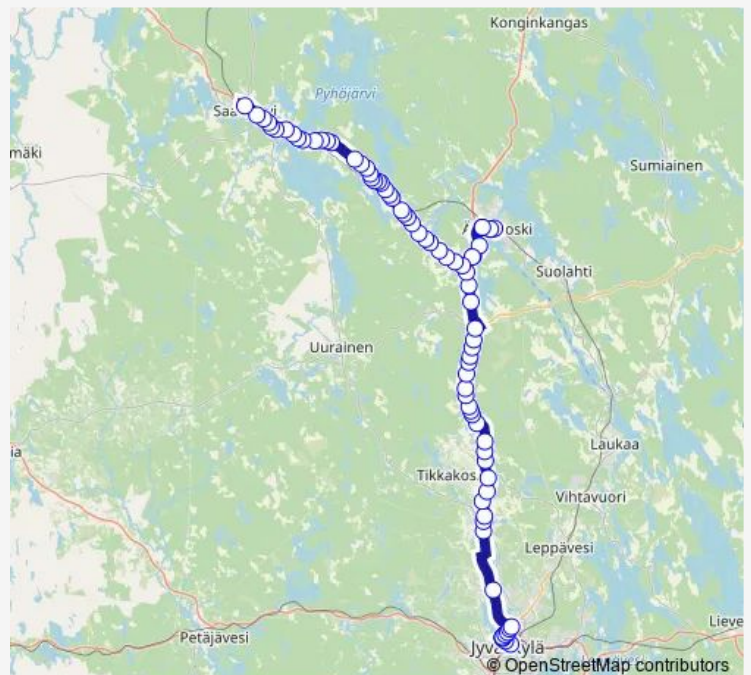

Thursday 19:15

Friday 19:15

Saturday —

Sunday —

Route info

Direction: Jyväskylä Matkakeskus

Stops: 92

Trip Duration: 1 hour 20 min