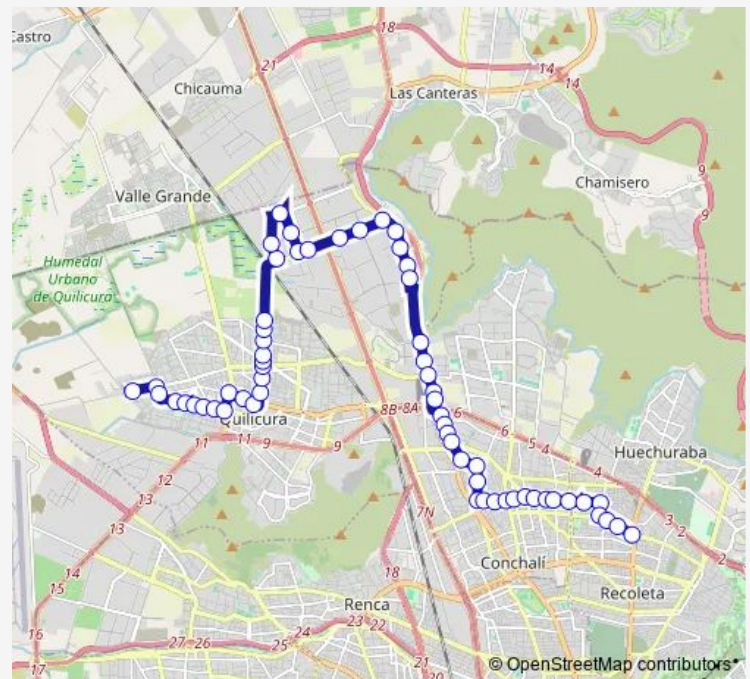

Monday 00:00

Tuesday 00:00

Wednesday 00:00

Thursday 00:00

Friday 00:00

Saturday 00:00

Sunday 00:00

Route info

Direction: Pb541-Avenida Lo Marcoleta / esq. Pquia. Jesús Obrero

Stops: 61

Trip Duration: 1 hour 16 min

■ B12 — (M) Zapadores - Lo Marcoleta

Pb1211-Cerro Los Cóndores / esq. El Juncal

Pb1212-Cañaveral / esq. Cerro Portezuelo