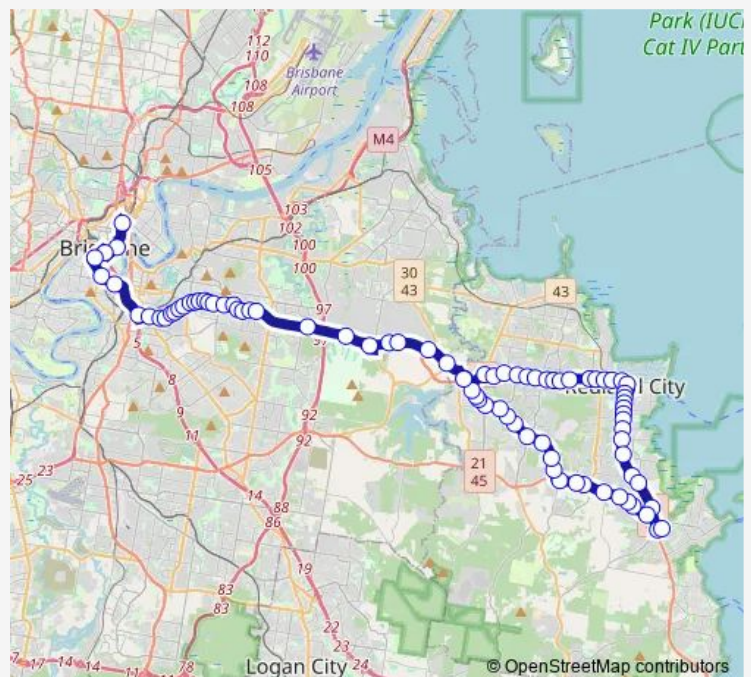

Old Cleveland Rd at Kismet Street Stop 26

Old Cleveland Rd at Madeline Street Stop 27

Old Cleveland Rd at Dorothy Lane Stop 28

Old Cleveland Rd at Pampling Street Stop 29

Old Cleveland Rd at Camp Hill

Old Cleveland Rd at Camp Hill Primary

### Route schedule

Wickham Street Stop 225 near Little St — Capalaba bus station arrival stop 3

Monday	—
Tuesday	—
Wednesday	—
Thursday	—
Friday	—
Saturday	01:10-05:10
Sunday	01:10-05:10

### Route info

Direction: Wickham Street Stop 225 near Little St

Stops: 84

Trip Duration: 1 hour 23 min

N250 — Fortitude Valley - Victoria Pt

Old Cleveland Rd at Orwell Street Stop 33

Old Cleveland Rd at Wonersh Street Stop 34

Old Cleveland Rd at Carina Stop 35

Old Cleveland Rd at Pembroke Street Stop 36

Old Cleveland Rd near Gallipoli Rd Stop 37

Old Cleveland Rd near Adley St

Old Cleveland Rd near Stanbrough Rd

The Sleeman Centre, stop B