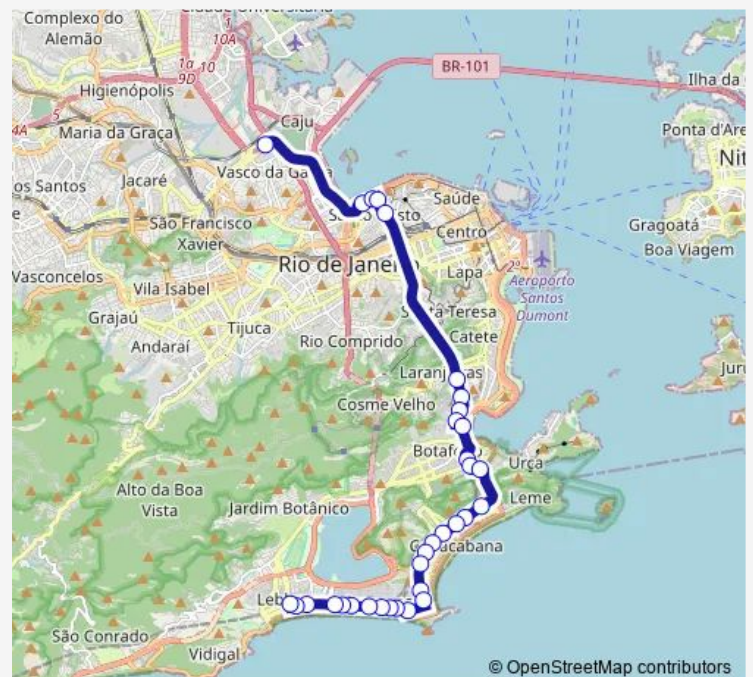

Bus Sp404 Caju - Leblon

[Go to website](#)

Direction

Bela — Metrô Antero de Quental

33 stops

[Open route schedule](#)

Bela

Cordeiro da Graça

Porto Maravalley

Ernesto Nazareth

CMS José Messias do Carmos

Fluminense Football Club

Universidade Santa Úrsula

Marquês de Olinda

Joia Valansi

BRS 3,I: Visconde de Ouro Preto I

Escola Municipal João Saldanha

Arnaldo Quintela

Shopping Riosul

BRS 1,2,3,I: Duvivier

BRS 1,3,I: República do Peru

BRS 1,3,I: Hilário de Gouveia

BRS 1,3,I: Anita Garibaldi

BRS 1,3,I: Raimundo Corrêa

BRS 1,3,I: Barão de Ipanema

BRS 1,3,I: Xavier da Silveira

BRS 1,3,I: Sousa Lima

Route schedule

Bela — Metrô Antero de Quental

Monday 00:00

Tuesday 00:00

Wednesday 00:00

Thursday 00:00

Friday 00:00

Saturday 00:00

Sunday —

Route info

Direction: Bela

Stops: 33

Trip Duration: 0 hour 53 min

Sp404 — Caju - Leblon