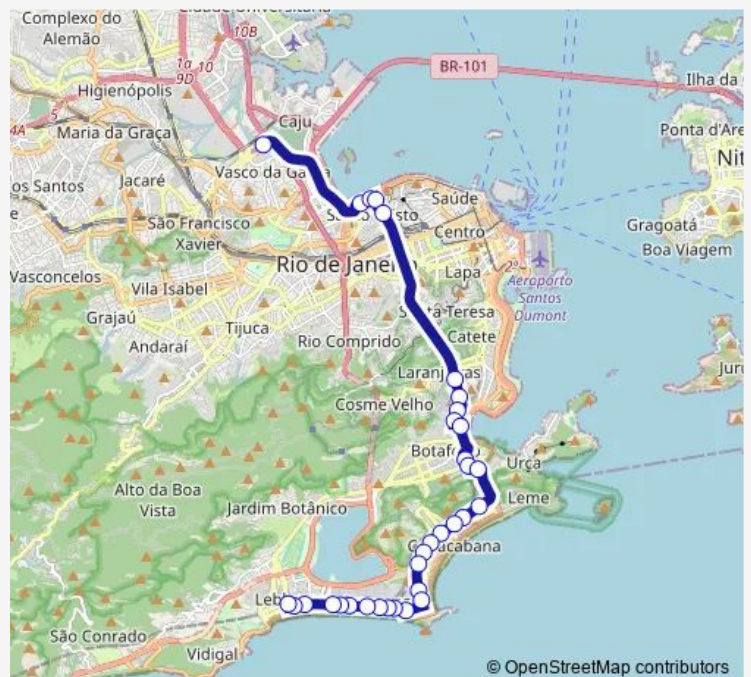

BRS 1,3,I: Barão de Ipanema

BRS 1,3,I: Xavier da Silveira

BRS 1,3,I: Sousa Lima

Route schedule

Bela — Metrô Antero de Quental

Monday	00:00
Tuesday	00:00
Wednesday	00:00
Thursday	00:00
Friday	00:00
Saturday	00:00
Sunday	—

Route info

Direction: Bela

Stops: 33

Trip Duration: 0 hour 53 min

SP404 — Caju - Leblon

BRS 1,3,I: Júlio de Castilhos

BRS 3,I: Apollo Onze

BRS 1,2,3,I: General Osório