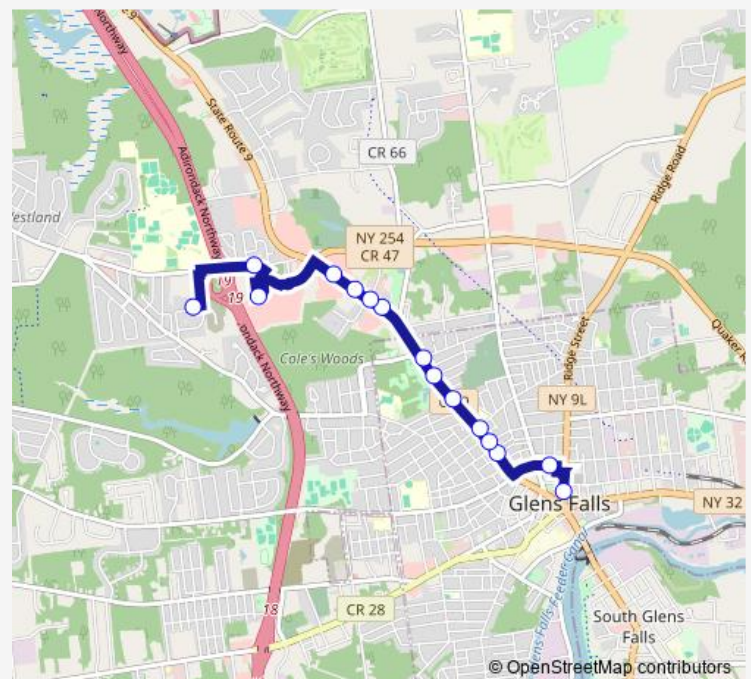

Glen St. & Goodwin Ave

Glen St & Chester St

Glen St. & Sanford St

Glen St & Philo Ave

Glen St & Monument Ave

Glen St & Webster Ave (Ymca)

Glen St & Glendale Dr. (O'Reillys)

Glen St & Lafayette St

Tuesday 08:00-17:10

Wednesday 08:00-17:10

Thursday 08:00-17:10

Friday 08:00-17:10

Saturday 08:00-17:10

Sunday —

Route info

Direction: Ridge Street Terminal

Stops: 15

Trip Duration: 0 hour 12 min

412 — Glen St / Aviation Mall

Direction

Montcalm Apartments — Ridge Street Terminal

17 stops

[Open route schedule](#)

Montcalm Apartments