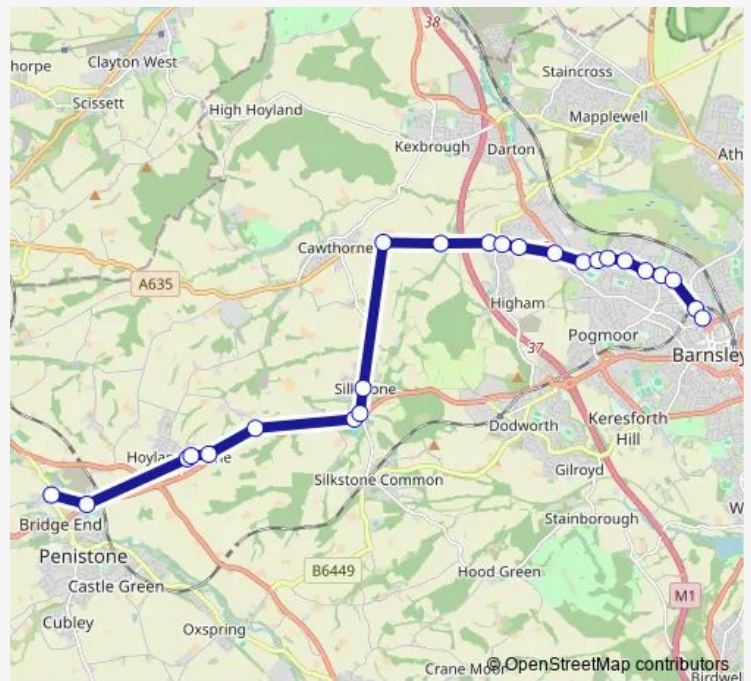

Bus 412 Barnsley - Penistone Grammar

[Go to website](#)

Direction
 Penistone Grammar School Bus Park/Huddersfield R —
 Huddersfield Road/Western Street

24 stops

[Open route schedule](#)

- Penistone Grammar School Bus Park/Huddersfield R
- Barnsley Road/Wellhouse Lane
- Barnsley Road/Haigh Lane
- Barnsley Road/Haigh Lane
- Barnsley Road/Skinpit Lane
- Barnsley Road/Cooper Lane
- Barnsley Road/Manor Park
- High Street/Barnsley Road
- High Street/Martin Croft
- Lane Head Road/Barnby Hall
- Lane Head Road/Cawthorne Basin
- Cawthorne Road/Barugh Lane
- Barugh Green Road/Higham Common Road
- Barugh Green Road/Metro Trading Centre
- Barugh Green Road/Claycliffe Avenue
- Wilthorpe Road/Dayhouse Way
- Wilthorpe Road/The Crescent
- Wilthorpe Road/Ripley Grove
- Wilthorpe Road/The Crescent
- Huddersfield Road/Wilthorpe Avenue
- Huddersfield Road/Woodstock Road

Stops: 24

Trip Duration: 0 hour 30 min

■ 412 — Barnsley - Penistone Grammar

Huddersfield Road/Hall Balk Lane

Huddersfield Road/Cockerham Lane

Huddersfield Road/Western Street

Direction

Huddersfield Road/Western Street — Penistone Grammar School Bus Park/Huddersfield R

24 stops

[Open route schedule](#)

Huddersfield Road/Western Street

Huddersfield Road/Kensington Road

Huddersfield Road/Salisbury Street

Huddersfield Road/Greenfoot Lane

Huddersfield Road/Rowland Road

Wilthorpe Road/Innovation Way

Tuesday 07:28

Wednesday 07:28

Thursday 07:28

Friday 07:28

Saturday —

Sunday —

Route info

Direction: Huddersfield Road/Western Street