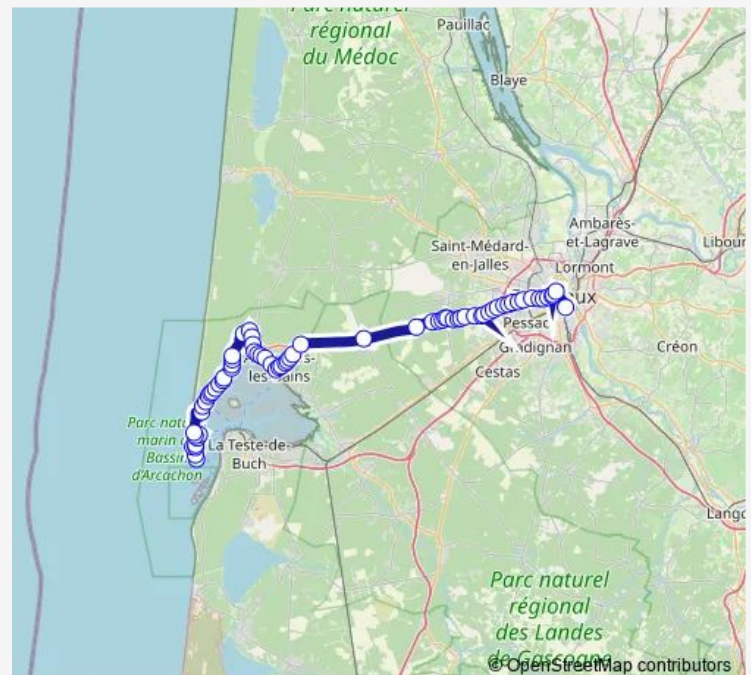

Av. de Boulac

Allee du Mayne

Allee de Barlan

Route schedule

Quinconces — La Pointe

Monday 08:00-16:00

Tuesday 08:00-16:00

Wednesday 08:00-16:00

Thursday 08:00-16:00

Friday 08:00-16:00

Saturday 08:00

Sunday —

Route info

Direction: Quinconces

Stops: 68

Trip Duration: 2 hour 20 min