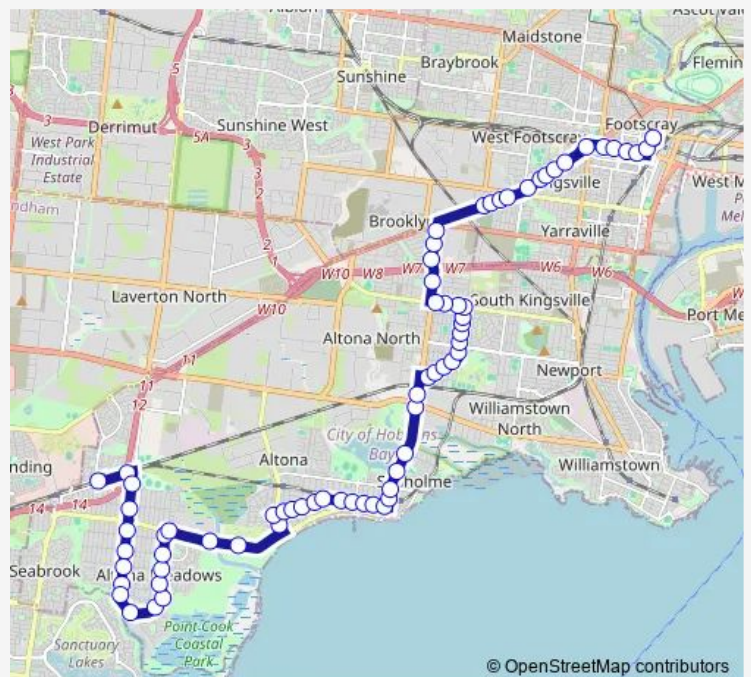

**Bus 412 Laverton Station - Footscray**

[Go to website](#)

**Direction**

Laverton Station/Railway Ave (Laverton) — Leeds St/Paisley St (Footscray)

70 stops

[Open route schedule](#)

- Laverton Station/Railway Ave (Laverton)
- Linden St/Railway Ave (Altona Meadows)
- Hall Ave/Merton St (Altona Meadows)
- Cameron Ave/Merton St (Altona Meadows)
- Central Square Shopping Centre/Merton St (Altona Meadows)
- Trafalgar Ave/Merton St (Altona Meadows)
- May Ave/Merton St (Altona Meadows)
- Brown Ave/Merton St (Altona Meadows)
- Chiarella Pl/Merton St (Altona Meadows)
- Featherby Way/Victoria St (Altona Meadows)
- Altona Green Park/Victoria St (Altona Meadows)
- Tatman Dr/Victoria St (Altona Meadows)
- South Ave/Victoria St (Altona Meadows)
- Nelson Ave/Victoria St (Altona Meadows)
- Trafalgar Ave/Victoria St (Altona Meadows)
- Queen St/Victoria St (Altona Meadows)
- Victoria St/Queen St (Altona Meadows)
- Altona Sports Centre/Queen St (Altona)
- Men's Shed Network/Queen St (Altona)
- Myrtle Gr/Maidstone St (Altona)

**Route schedule**

Laverton Station/Railway Ave (Laverton) — Leeds St/Paisley St (Footscray)

|           |             |
|-----------|-------------|
| Monday    | 05:33-21:29 |
| Tuesday   | 05:33-21:29 |
| Wednesday | 05:33-21:29 |
| Thursday  | 05:33-21:29 |
| Friday    | 05:33-21:29 |
| Saturday  | 07:30-19:54 |
| Sunday    | 07:30-19:54 |

**Route info**

Direction: Laverton Station/Railway Ave (Laverton)

Stops: 70

Trip Duration: 0 hour 53 min

412 — Laverton Station - Footscray

Blyth St/Maidstone St (Altona)

Mulga St/Blyth St (Altona)

Rankin St/Blyth St (Altona)

## Route info

Direction: Leeds St/Paisley St (Footscray)

Stops: 70

Trip Duration: 0 hour 49 min

May St/Mills St (Altona North)

Marion St/Mills St (Altona North)

Cresser St/Mills St (Altona North)

Mason St/Mills St (Altona North)