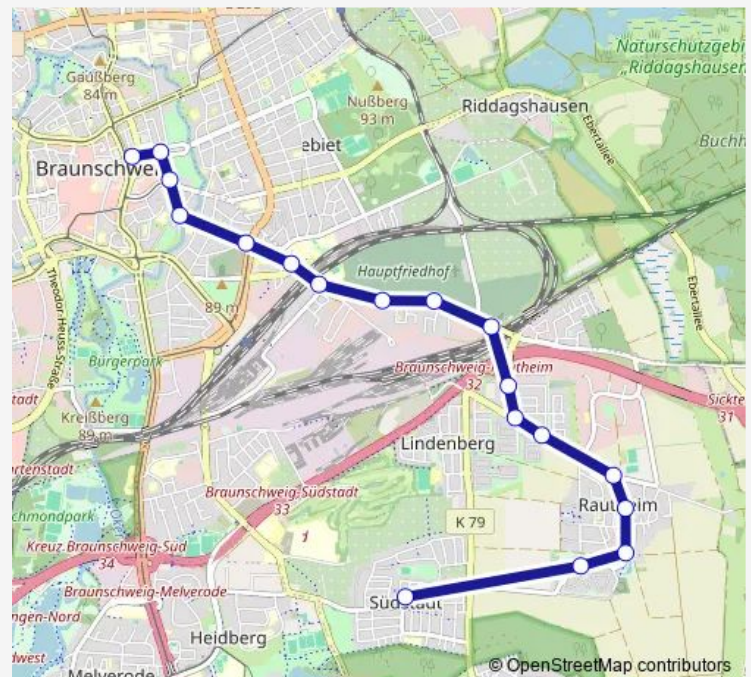

### Route schedule

Braunschweig, Bus-Depot — Braunschweig, Rathaus

Monday 04:53-23:34

Tuesday 04:53-23:34

Wednesday 04:53-23:34

Thursday 04:53-23:34

Friday 04:53-01:54<sup>+1</sup>

Saturday 03:04-01:54<sup>+1</sup>

### Route info

Direction: Braunschweig, Bus-Depot

Stops: 21

Trip Duration: 0 hour 23 min

412

BusMaps

## Direction

Braunschweig, Rathaus — Braunschweig, Bus-Depot

22 stops

[Open route schedule](#)

Braunschweig, Rathaus

Braunschweig, Staatstheater

Braunschweig, Museumstraße

Braunschweig, Am Magnitor