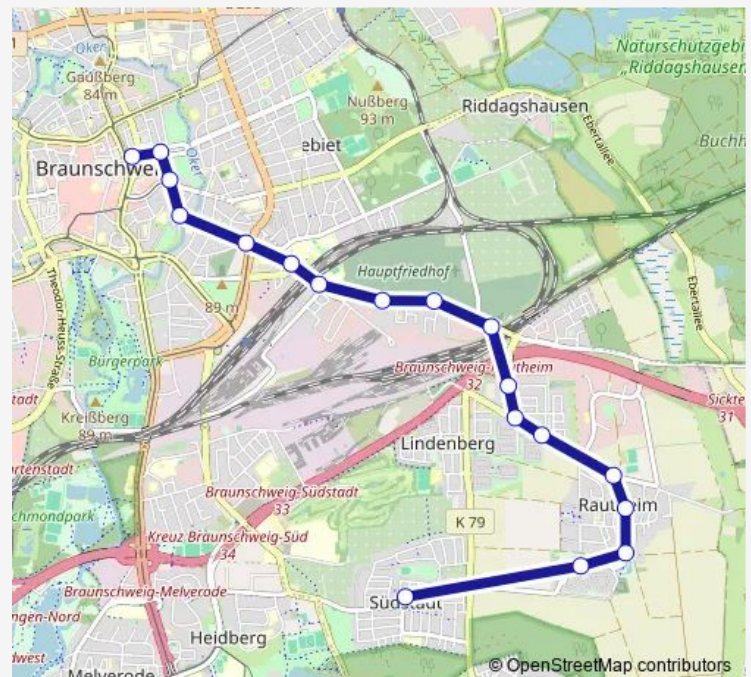

Braunschweig, Am Magnitor

Braunschweig, Staatstheater

Braunschweig, Rathaus

Route schedule

Braunschweig, Bus-Depot — Braunschweig, Rathaus

Monday 04:53-23:34

Tuesday 04:53-02:48⁺¹

Wednesday 04:53-23:34

Thursday 04:53-23:34

Friday 04:53-01:54⁺¹

Saturday 03:04-01:54⁺¹

Sunday 03:04-23:34

Route info

Direction: Braunschweig, Bus-Depot

Stops: 21

Trip Duration: 0 hour 23 min

412

BusMaps

Direction

Braunschweig, Rathaus — Braunschweig, Bus-Depot

22 stops

[Open route schedule](#)

Braunschweig, Rathaus

Braunschweig, Staatstheater

Braunschweig, Dedekindstraße

Braunschweig, Julius-Elster-Str

Braunschweig, Hans-Geitel-Str.

Braunschweig, Bus-Depot

Route schedule

Braunschweig, Rathaus — Braunschweig, Bus-Depot

Monday 05:16-24:00

Tuesday 05:16-02:46⁺¹