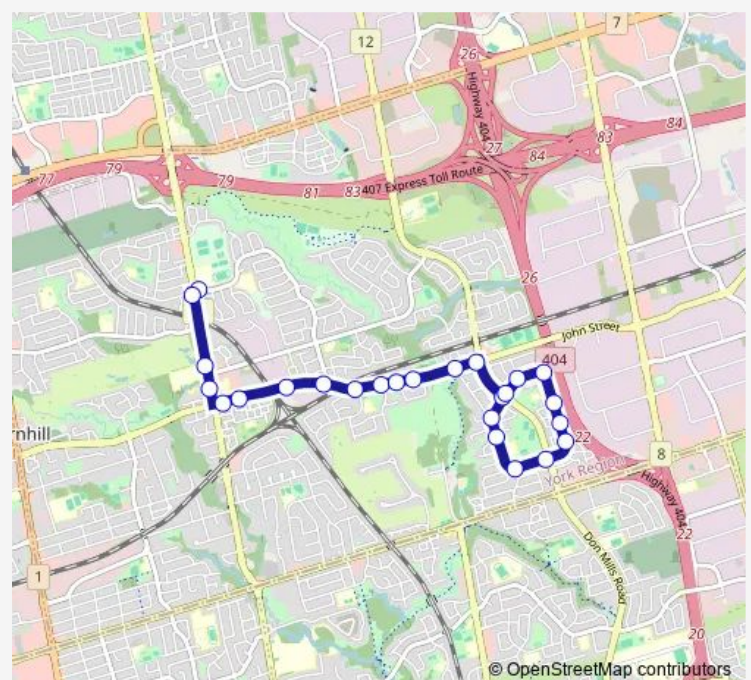

Thursday 15:20

Friday 15:20

Saturday —

Sunday —

Route info

Direction: Willowbrook RD / Bayview Av

Stops: 25

Trip Duration: 0 hour 19 min

412 — Thornlea Ss

Simonston Blvd / Chumleigh Cres

Simonston Blvd / Snowshoe Cres

Simonston Blvd / Flowervale Rd

Simonston Blvd / DON Mills Rd

412 Bus time schedules and route maps are available in an offline PDF at busmaps.com. Use the busmaps.com website to see live bus times, train schedule or subway schedule, and step-by-step directions for all public transit in Toronto