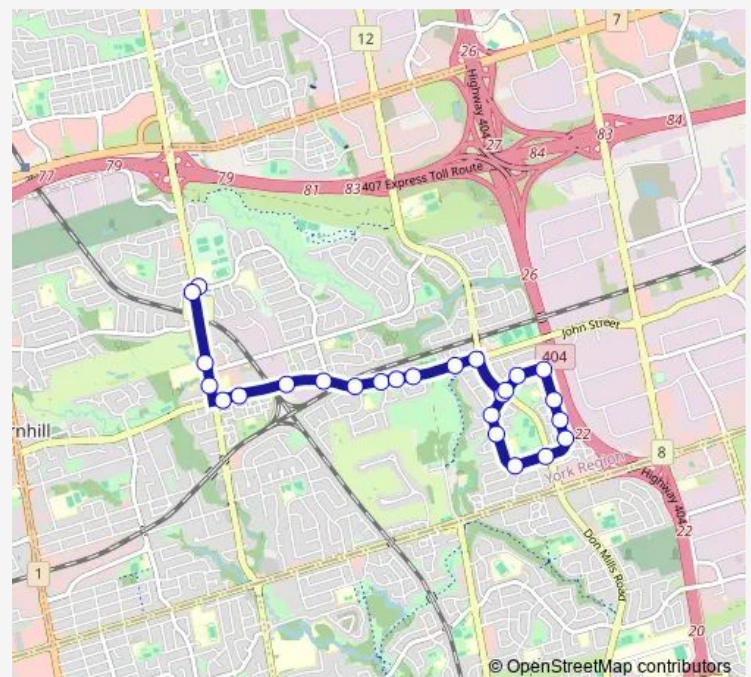

### Route schedule

Willowbrook RD / Bayview Av — Simonston Blvd / DON Mills Rd

Monday 15:20

Tuesday 15:20

Wednesday 15:20

Thursday 15:20

Friday 15:20

Saturday —

### Route info

Direction: Willowbrook RD / Bayview Av

Stops: 25

Trip Duration: 0 hour 19 min

412 — Thornlea Ss

Simonston Blvd / Chumleigh Cres

Simonston Blvd / Snowshoe Cres

Simonston Blvd / Flowervale Rd