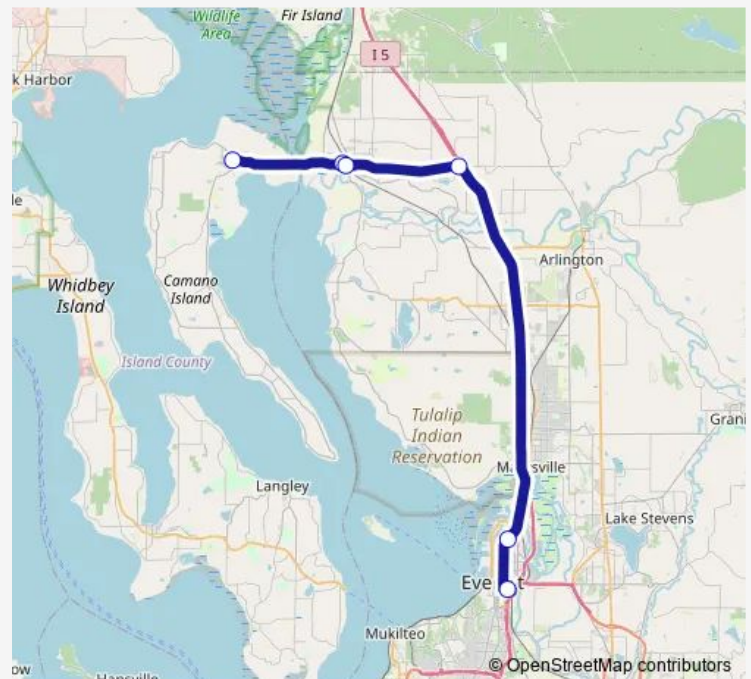

### Direction

Terry's Corner — Everett Station

6 stops

[Open route schedule](#)

Terry's Corner

Rite-Aid Stanwood

Stanwood P&R li

I-5 P&R

### Route schedule

Terry's Corner — Everett Station

Monday 05:45-16:45

Tuesday 05:45-16:45

Wednesday 05:45-16:45

Thursday 05:45-16:45

Friday 05:45-16:45

Saturday —

### Route info

Direction: Terry's Corner

Stops: 6

Trip Duration: 0 hour 50 min

412 — Camano Island/Everett

**Direction**

Everett Station — Terry's Corner

6 stops

## Route schedule

Everett Station — Terry's Corner

Monday	06:45-17:45
Tuesday	06:45-17:45
Wednesday	06:45-17:45
Thursday	06:45-17:45
Friday	06:45-17:45
Saturday	—
Sunday	—