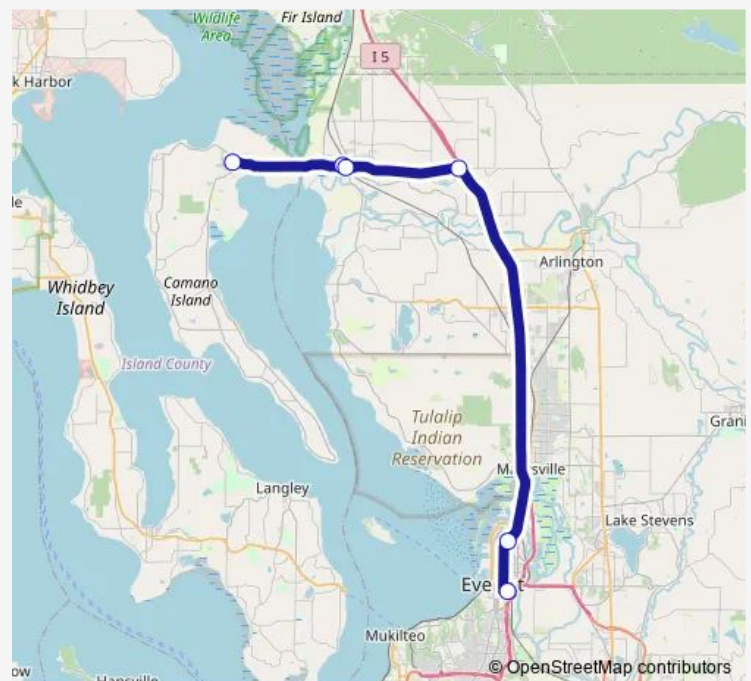

### Direction

Terry's Corner — Everett Station

6 stops

[Open route schedule](#)

Terry's Corner

Rite-Aid Stanwood

Stanwood P&R li

I-5 P&R

### Route schedule

Terry's Corner — Everett Station

Monday 05:45-16:45

Tuesday 05:45-16:45

Wednesday 05:45-16:45

Thursday 05:45-16:45

Friday 05:45-16:45

Saturday —

### Route info

Direction: Terry's Corner

Stops: 6

Trip Duration: 0 hour 50 min

412 — Camano Island/Everett

**Direction**

Everett Station — Terry's Corner

6 stops

## Route schedule

Everett Station — Terry's Corner

Monday	06:45-17:45
Tuesday	06:45-17:45
Wednesday	06:45-17:45
Thursday	06:45-17:45
Friday	06:45-17:45
Saturday	—
Sunday	—