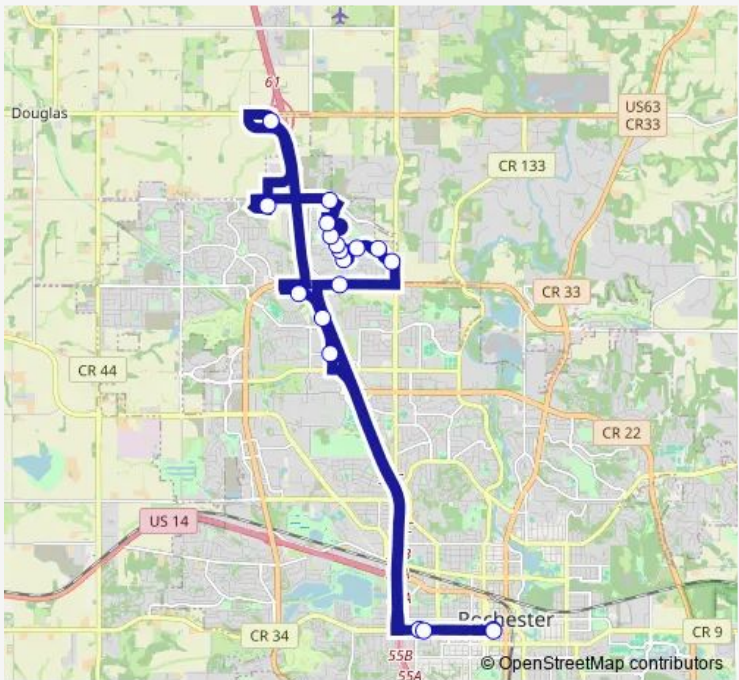

**Direction**  
undefined — undefined

0 stops

[Open route schedule](#)

Route schedule  
undefined — undefined

Monday	18:24
Tuesday	18:24
Wednesday	18:24
Thursday	18:24
Friday	18:24
Saturday	—
Sunday	—

Route info

Direction:

Stops: 0

Trip Duration: — min

**Direction**

Downtown Transit CTR C — Downtown Transit CTR G

19 stops

[Open route schedule](#)

Downtown Transit CTR C

2 ST SW AT ST Marys Hospital

55 ST NW AND Georgetwn PL Nw

Crmsn RDG DR AND Sndchry PL Nw

Crmsn RDG DR AND Basswds LN Nw

Crmsn RDG DR AND MTN ASH LN Nw

59 ST NW AND 25 AVE Nw

60 ST NW AND 25 AVE Nw

25 AVE NW AND 62 ST Nw

25 AVE AND Bldr RDG DR Nw

Bldr RDG DR AND 28 AVE Nw

OVD DR NW AND Heatherstn PL Nw

37 AVE NW AT THE VUE N Apts

75 ST PK AND Ride

W FR RD AT Walmart North

W FR RD AND North OF 48 ST Nw

W FR RD NW AND 43 ST Nw