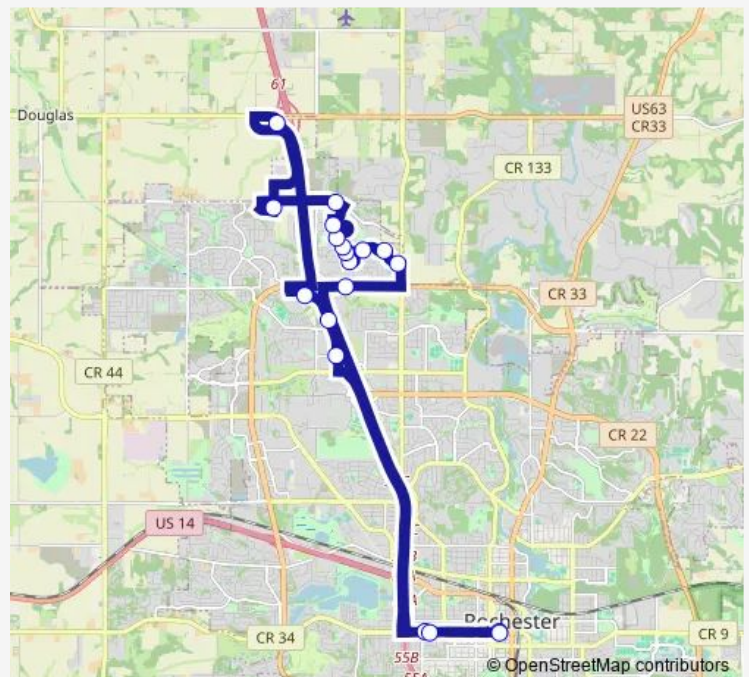

37 AVE NW AT THE VUE N Apts

75 ST PK AND Ride

W FR RD AT Walmart North

W FR RD AND North OF 48 ST Nw

W FR RD NW AND 43 ST Nw

2 ST SW AT ST Marys Hospital

Downtown Transit CTR G

Route schedule

Downtown Transit CTR C — Downtown Transit CTR G

Monday 08:56-17:56

Tuesday 08:56-17:56

Wednesday 08:56-17:56

Thursday 08:56-17:56

Friday 08:56-17:56

Saturday —

Sunday —

Route info

Direction: Downtown Transit CTR C

Stops: 19

Trip Duration: 0 hour 58 min

Direction

Downtown Transit CTR C — Downtown Transit CTR F

19 stops

[Open route schedule](#)

Downtown Transit CTR C

2 ST SW AT ST Marys Hospital

55 ST NW AND Georgetwn PL Nw

Crmsn RDG DR AND Sndchry PL Nw

Crmsn RDG DR AND Basswds LN Nw

Crmsn RDG DR AND MTN ASH LN Nw

59 ST NW AND 25 AVE Nw

60 ST NW AND 25 AVE Nw