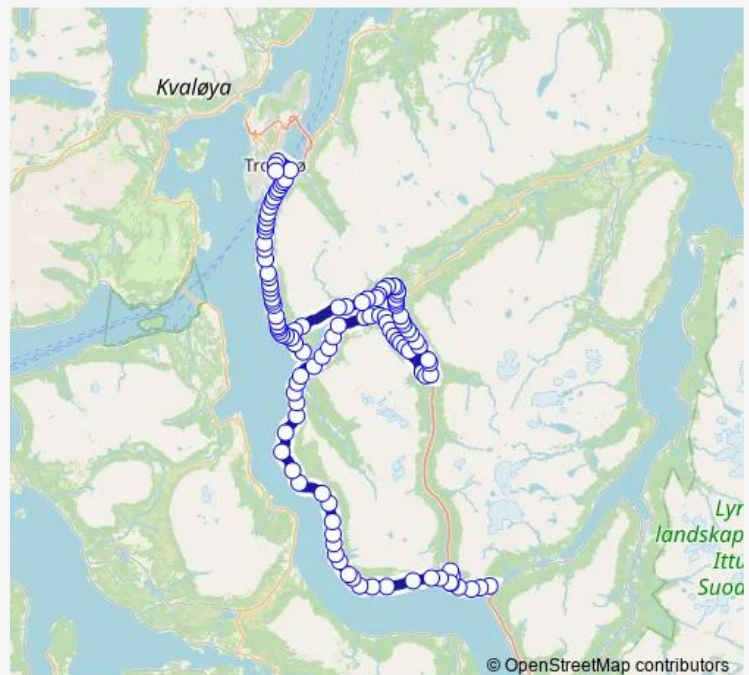

Saturday —

Sunday —

Route info

Direction: Tromsø Prostneset

Stops: 53

Trip Duration: 0 hour 53 min

Nordberg sør

Ytre Berg