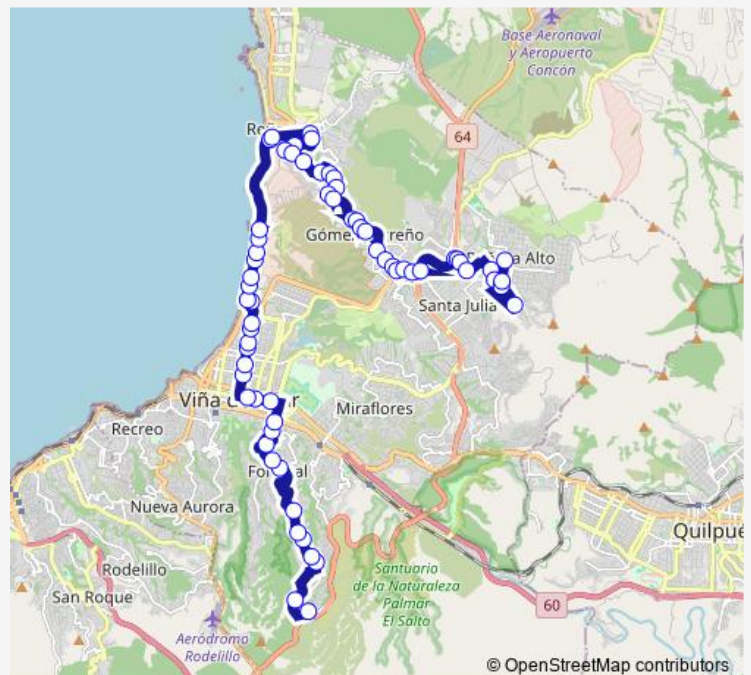

Thursday 06:00-22:00

Friday 06:00-22:00

Saturday 07:00-22:00

Sunday 07:00-21:00

Route info

Direction: Inicio 412

Stops: 64

Trip Duration: 1 hour 3 min